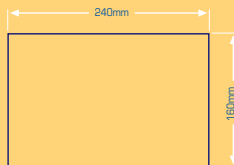

EF ENERGY SAVING FLOODLIGHT

2 X 9 W PL ■ 2 X 13 W PL ■ 2 X 18 W PL

APPLICATIONS

DOMESTIC

SECURITY

SMALL AREAS

MOUNTING HEIGHT: 2 - 3 M

- powder coated cast aluminium housing
- heat tempered glass
- integral control gear
- powder coated mild steel mounting stirrup
- IP55

ORDERING DATA

CODE	LAMP TYPE	RUNNING CURRENT	WEIGHT
EF 209	2 X 9 W PL	0.12 A	2.30 KG
EF 213	2 X 13 W PL	0.16 A	2.30 KG
EF 218	2 X 18 W PL	0.22 A	2.30 KG