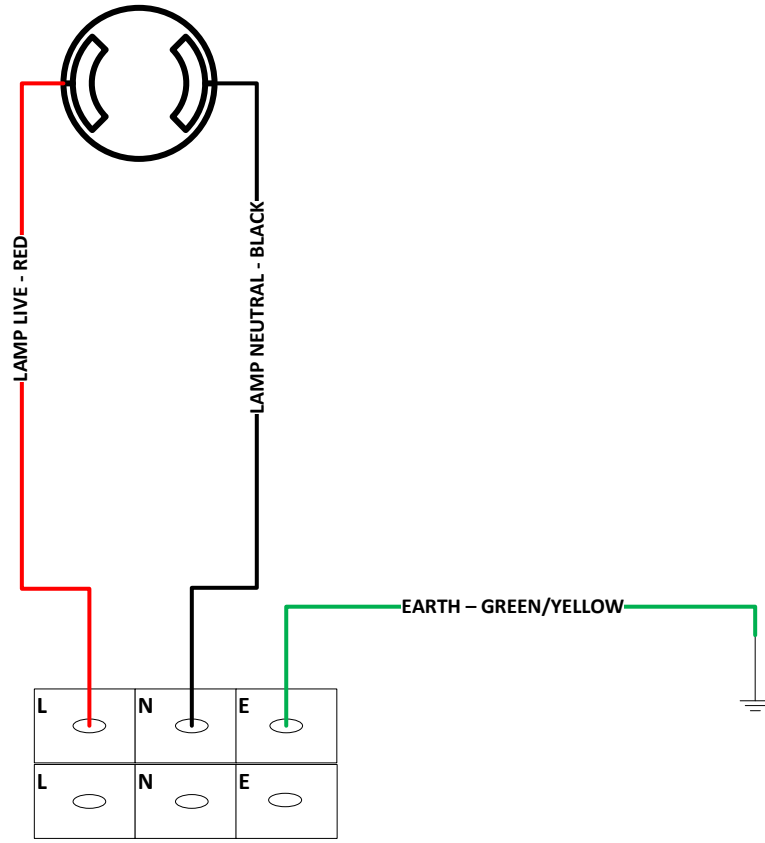

E40 LAMP HOLDER

TERMINAL BLOCK

REEFLITE (Pty) LTD

CF 85 CFL Wiring diagram

Drawn by D Cogill	SIZE	FSCM NO	DWG NO 1	REV 1
Date 30-09-2014	SCALE 1:1	Filed	SHEET	1 OF 1