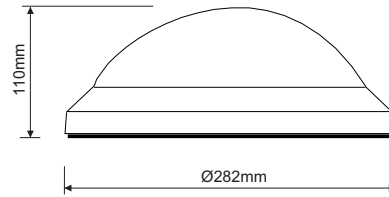

UFO BULKHEAD

Product details

Features

- Polycarbonate base.
- Clear or opal polycarbonate diffuser.
- Integral control gear.
- Photocell option.

Benefits

- Ceiling /Wall mounted.
- Polycarbonate outer ring in white, black or green.
- Indoor or outdoor use.
- Ingress protection rating - IP 55.

Applications

Corridors
Entrances & exits
Commercial buildings
Domestic
Staircases
Hospitals & schools

Warranty

3 year warranty