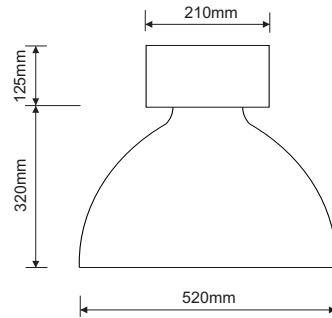

### Product details

22" acrylic diffuser

### Specifications

Product Code	RL254S250MV / RL254SAC250MV	RL254S400MV / RL254SAC400MV
Approx System Wattage	250W MV - E40	400W MV - E40
Absolute Lumens	12700lm	22000lm
Colour Temperature	4800K	4800K
CRI	≥80	≥80
Life Span	TBA	TBA
Average temp	min -20° max +35°	min -20° max +35°
Housing Material	Powder coated mild steel gear housing	Powder coated mild steel gear housing
Packaging Weights and dimensions	545mm x 545mm x 633mm @ 7.30Kg	545mm x 545mm x 633mm @ 8.30Kg
Beam Angle	90°	90°
IP Rating	IP 23 open - IP 43 enclosed	IP 23 open - IP 43 enclosed
Power Factor	0.95	0.95
Starting /Running Amp	2.60 A - 1.35 A	4.20 A - 2.10 A
Suggested mounting height	5 - 8m Max	5 - 8m Max

### Specifications

Product Code	RL254S250MH/HPS / RL254SAC250MH/HPS	RL254S400MH/HPS / RL254SAC400MH/HPS
Approx System Wattage	250W MH/HPS - E40	400W MH/HPS - E40
Absolute Lumens	19000lm ( MH) - 27000lm ( HPS)	35000lm ( MH) - 48000lm ( HPS)
Colour Temperature	4800K	4800K
CRI	≥80	≥80
Life Span	TBA	TBA
Average temp	min -20° max +35°	min -20° max +35°
Housing Material	Powder coated mild steel gear housing	Powder coated mild steel gear housing
Packaging Weights and dimensions	545mm x 545mm x 633mm @ 8.50Kg	545mm x 545mm x 633mm @ 9.85Kg
Beam Angle	90°	90°
IP Rating	IP 23 open - IP 43 enclosed	IP 23 open - IP 43 enclosed
Power Factor	0.95	0.95
Starting /Running Amp	(2.80 A - 1.42 A) - (2.10 A - 1.42 A)	(3.80 A - 2.20 A) - (3.80 A - 2.20 A)
Suggested mounting height	5 - 8m Max	5 - 8m Max