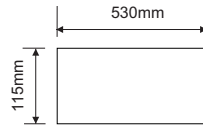

RL606 LOWBAY

Product details

Features

- Powder coated mild steel body.
- High purity aluminium reflector.
- Integral control gear.
- Glass cover available.

Benefits

- Mounting brackets.
- Ingress protection rating - IP 23 open.
- Ingress protection rating - IP 43 enclosed.

Applications

Warehouses
Foundries
Factories
Workshops
Garage canopies

Warranty

3 year warranty