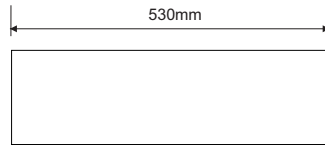

RL606 LOWBAY

Product details

Features

- Powder coated mild steel body.
- High purity aluminium reflector.
- Integral control gear.
- Glass cover available.

Benefits

- Mounting brackets.
- Ingress protection rating - IP 23 open.
- Ingress protection rating - IP 43 enclosed.

Applications

Warehouses
Foundries
Factories
Workshops
Garage canopies

Warranty

3 year warranty