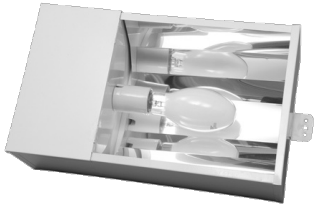

### Features

- Powder coated mild steel body.
- High purity aluminium reflector.
- Integral control gear.
- Glass cover available.

### Benefits

- Mounting brackets.
- Ingress protection rating - IP 23 open.
- Ingress protection rating - IP 43 enclosed.