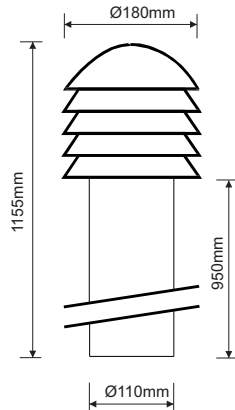

### Features

- 0.95m Stand pipe in PVC.
- Glass diffuser.
- UV stabilised for long life.
- Black or green pole and cap.

### Specifications

Product Code	MDB100ES / MDB100BC - BLACK/GREEN	MDB109W/BLACK/GREEN	MDB118W/BLACK/GREEN
Approx System Wattage	60W /100W - ES/BC	9W - 2 PIN	18W - 2 PIN
Absolute Lumens	710lm	600lm	1200lm
Colour Temperature	4800K	4800K	4800K
CRI	>80	≥80	≥80
Life Span	TBA	TBA	TBA
Average temp	min -20° max +35°	min -20° max +35°	min -20° max +35°
Housing Material	0.95m PVC pipe and glass diffuser	0.95m PVC pipe and glass diffuser	0.95m PVC pipe and glass diffuser
Packaging Weights and dimensions	1225mm x 778mm x 300mm @ 2.30Kg	1225mm x 778mm x 300mm @ 2.54Kg	1225mm x 778mm x 300mm @ 2.54Kg
Beam Angle	90°	90°	90°
IP Rating	IP 55	IP 55	IP 55
Power Factor	0.95	0.95	0.95
Lamp	60W /100W ES/BC Incandescent	2Pin PL lamp - 0.06 A	2Pin PL lamp - 0.11 A