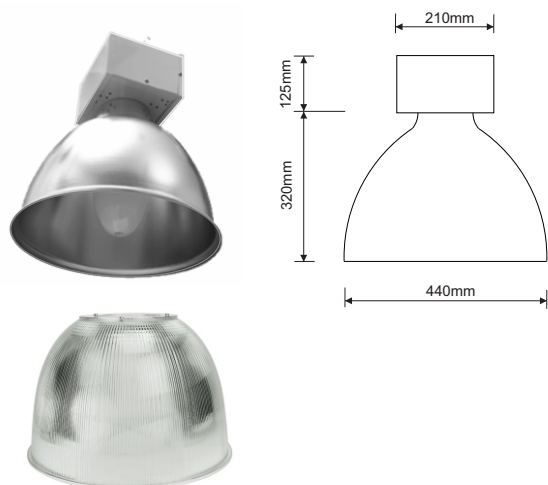

PRODUCTS

HIGHBAY PRODUCT RANGE

Product details

RL254E

16" acrylic diffuser

Features

- Powder coated mild steel gear housing.
- Removable gear tray.
- 440mm anodised aluminium reflector with optional glass cover.
- 16" Acrylic reflector option available

RL254S

22" acrylic diffuser

Features

- Powder coated mild steel gear housing.
- Removable gear tray.
- 520mm anodised aluminium reflector with optional glass cover.
- 22" Acrylic reflector option available

Benefits

- Acrylic drop lens optional.
- Ingress protection rating - IP 23 open.
- Ingress protection rating - IP 43 enclosed.

RL254E/S CFL

16" /22" acrylic diffuser available

Features

- Corrosion resistant glass reinforced
- mounting cup.
- 440/520mm anodised aluminium reflector with optional glass cover.
- 16" / 22" Acrylic reflector option available