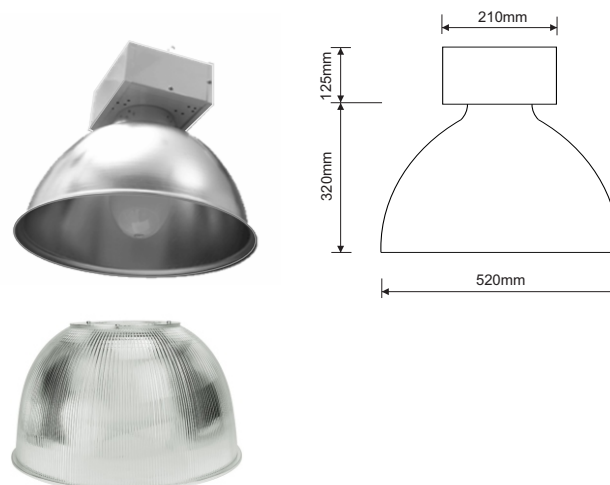

PRODUCTS

HIGHBAY PRODUCT RANGE

Product details

RL254E

16" acrylic diffuser

Features

- Powder coated mild steel gear housing.
- Removable gear tray.
- 440mm anodised aluminium reflector with optional glass cover.
- 16" Acrylic reflector option available

RL254S

22" acrylic diffuser

Features

- Powder coated mild steel gear housing.
- Removable gear tray.
- 520mm anodised aluminium reflector with optional glass cover.
- 22" Acrylic reflector option available

Benefits

- Acrylic drop lens optional.
- Ingress protection rating - IP 23 open.
- Ingress protection rating - IP 43 enclosed.

RL254E/S CFL

16" /22" acrylic diffuser available

Features

- Corrosion resistant glass reinforced
- mounting cup.
- 440/520mm anodised aluminium reflector with optional glass cover.
- 16" / 22" Acrylic reflector option available