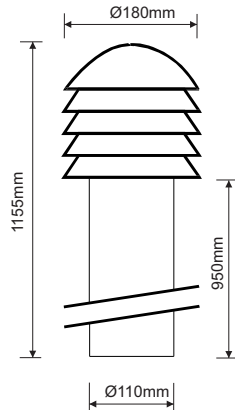

Features

- 0.95m Stand pipe in PVC.
- Glass diffuser.
- UV stabilised for long life.
- Black or green pole and cap.

Benefits

- Brass nuts, stainless steel screws and rods.
- Ingress protection rating - IP 55.

Applications

Parks and gardens
Foot paths
Walkways
Driveways
Pedestrian precincts
Car Parks

MDB BOLLARD

Specifications

Product Code	MDB100ES / MDB100BC - BLACK/GREEN	MDB109W/BLACK/GREEN	MDB118W/BLACK/GREEN
Approx System Wattage	60W /100W - ES/BC	9W - 2 PIN	18W - 2 PIN
Absolute Lumens	710lm	600lm	1200lm
Colour Temperature	4800K	4800K	4800K
CRI	>80	≥80	≥80
Life Span	TBA	TBA	TBA
Average temp	min -20° max +35°	min -20° max +35°	min -20° max +35°
Housing Material	0.95m PVC pipe and glass diffuser	0.95m PVC pipe and glass diffuser	0.95m PVC pipe and glass diffuser
Packaging Weights and dimensions	1225mm x 778mm x 300mm @ 2.30Kg	1225mm x 778mm x 300mm @ 2.54Kg	1225mm x 778mm x 300mm @ 2.54Kg
Beam Angle	90°	90°	90°
IP Rating	IP 55	IP 55	IP 55
Power Factor	0.95	0.95	0.95
Lamp	60W /100W ES/BC Incandescent	2Pin PL lamp - 0.06 A	2Pin PL lamp - 0.11 A

ECONO BRAAI - LITE

Product details

Features

- 6" Polypropylene bowl.
- Nylon gallery with nylon lamp holder.
- Ready for immediate use.
- Die-cast spike which can be easily driven into the ground.

Benefits

ECONO BRAAI - LITE

Specifications

Product Code	MEBL6
Approx System Wattage	60W - BC
Absolute Lumens	600lm
Colour Temperature	4800K
CRI	≥80
Life Span	TBA
Housing Material	6" Polypropylene bowl and Die cast spike
Packaging Weights and dimensions	200mm x 200mm x 1200mm @ 1.30Kg
Beam Angle	90°
IP Rating	IP 55
Power Factor	0.95
Lamp	60W BC incandescent