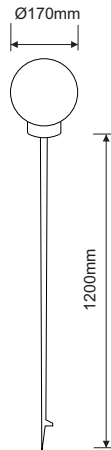

Features

- 0.95m Stand pipe in PVC.
- Glass diffuser.
- UV stabilised for long life.
- Black or green pole and cap.

Benefits

- Brass nuts, stainless steel screws and rods.
- Ingress protection rating - IP 55.

Applications

Parks and gardens
Foot paths
Walkways
Driveways
Pedestrian precincts
Car Parks

MDB BOLLARD

Specifications

Product Code	MDB100ES / MDB100BC - BLACK/GREEN	MDB109W/BLACK/GREEN	MDB118W/BLACK/GREEN
Approx System Wattage	60W /100W - ES/BC	9W - 2 PIN	18W - 2 PIN
Absolute Lumens	710lm	600lm	1200lm
Colour Temperature	4800K	4800K	4800K
CRI	>80	≥80	≥80
Life Span	TBA	TBA	TBA
Average temp	min -20° max +35°	min -20° max +35°	min -20° max +35°
Housing Material	0.95m PVC pipe and glass diffuser	0.95m PVC pipe and glass diffuser	0.95m PVC pipe and glass diffuser
Packaging Weights and dimensions	1225mm x 778mm x 300mm @ 2.30Kg	1225mm x 778mm x 300mm @ 2.54Kg	1225mm x 778mm x 300mm @ 2.54Kg
Beam Angle	90°	90°	90°
IP Rating	IP 55	IP 55	IP 55
Power Factor	0.95	0.95	0.95
Lamp	60W /100W ES/BC Incandescent	2Pin PL lamp - 0.06 A	2Pin PL lamp - 0.11 A

ECONO BRAAI - LITE

Product details

Features

- 6" Polypropylene bowl.
- Nylon gallery with nylon lamp holder.
- Ready for immediate use.
- Die-cast spike which can be easily driven into the ground.

Benefits

ECONO BRAAI - LITE

Specifications

Product Code	MEBL6
Approx System Wattage	60W - BC
Absolute Lumens	600lm
Colour Temperature	4800K
CRI	≥80
Life Span	TBA
Housing Material	6" Polypropylene bowl and Die cast spike
Packaging Weights and dimensions	200mm x 200mm x 1200mm @ 1.30Kg
Beam Angle	90°
IP Rating	IP 55
Power Factor	0.95
Lamp	60W BC incandescent