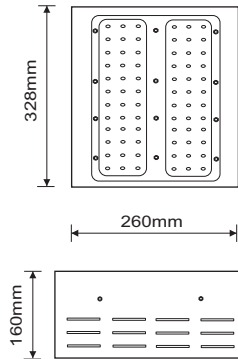

X-RANGE LED LOWBAY

Product details

Features

- Available in different optics and wattages.
- Marine grade aluminium and highly corrosive resistant to sea and salt conditions.
- Cover mad of high impact acrylic.
- Can be used as a floodlight.

Product Code	X-RANGELB100W
Approx System Wattage	100W
Absolute Lumens	10500lm
Colour Temperature	4500K
CRI	≥75
Life Span	50000hrs
Average temp	min -40° max -50°
Housing Material	Aluminium 6063 and high impact acrylic cover.
Packaging Weights and dimensions	328mm x 260mm x 160mm @ 9.15Kg
Photometric distribution	122°
IP Rating	IP 65
Power Factor	0.95
lm/W	150lm/W
Suggested mounting height	3 - 8m Max