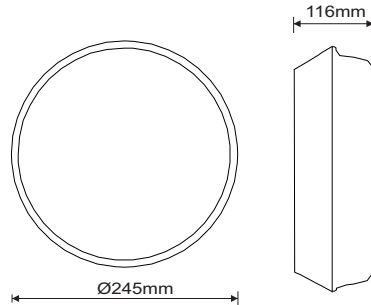

ROUND PC BULKHEAD

Product details

Features

- Wall/ceiling mounted.
- Locally manufactured.
- Energy saving.
- Low maintenance.
- Base available in white or black.

Benefits

- Lightweight.
- Long service life.
- Ingress protection rating - IP65.

Applications

Corridors
Entrances & Exits
Domestic
Staircases
Hospitals & Schools
Commercial buildings

Warranty

3 year warranty

ROUND PC BULKHEAD

Specifications

Product Code	MBR8.5LED
Approx System Wattage	9W
Absolute Lumens	740lm
Colour Temperature	4000K
CRI	≥80
Life Span	50000hrs
Average temp	min -20° max +35°
Housing Material	Polycarbonate base and prismatic diffuser
Packaging Weights and dimensions	245mm x 245mm x 1.30Kg
Photometric distribution	90°
IP Rating	IP 65
Power Factor	0.95
lm/W	82lm/W
Suggested mounting height	0 - 3m Max