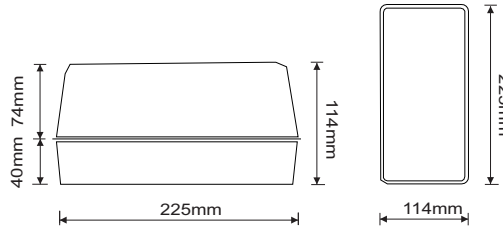

RECTANGULAR BULKHEAD

Product details

Features

- Wall/ceiling mounted.
- Locally manufactured.
- Energy saving.
- Low maintenance.

Benefits

- Lightweight.
- Long service life.
- Ingress protection rating - IP65.

Applications

Corridors
Entrances & Exits
Domestic
Staircases
Hospitals & Schools
Commercial buildings

Warranty

3 year warranty

RECTANGULAR BULKHEAD

Specifications

Product Code	MBREC8.5LED
Approx System Wattage	9W
Absolute Lumens	740lm
Colour Temperature	4000K
CRI	≥80
Life Span	35000hrs
Average temp	min -20° max +35°
Housing Material	Grey polycarbonate base and prismatic diffuser
Packaging Weights and dimensions	230mm x 120mm x 120mm @ 0.55 Kg
Photometric distribution	90°
IP Rating	IP 65
Power Factor	0.95
lm/W	82lm/W
Suggested mounting height	0 - 3m Max