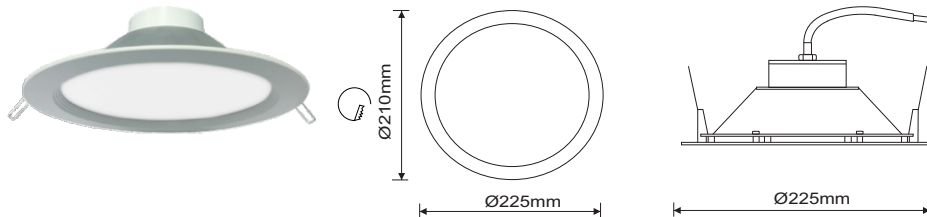

RECESSED LED DOWNLIGHT

Product details

Features

- Ideal to use with lighting controls.
- Standard , emergency & dimmable options.
- The slim framed panel provides excellent luminous uniformity.
- Perfect for all retrofit or new-build applications and projects.

Benefits

- Maintenance free.
- Ingress protection rating - IP44.
- High efficiency.
- Plug and play.
- 230V/50Hz.

Applications

Interior
Offices
General areas
Education spaces

Warranty

3 year warranty

RECESSED LED DOWNLIGHT

Specifications

Product Code	ED20W18L40
Approx System Wattage	21W
Absolute Lumens	1800lm
Colour Temperature	4000K
CRI	≥80
Life Span	25000hrs
Average temp	min -20° max +35°
Housing Material	Aluminium frame & TPb diffuser
Packaging Weights and dimensions	160mm x 160mm x 62mm @ 0.35Kg
IP Rating	IP 44
Photometric distribution	110°
Power Factor	0.95
lm/W	86m/W
Suggested mounting height	2 - 4m Max