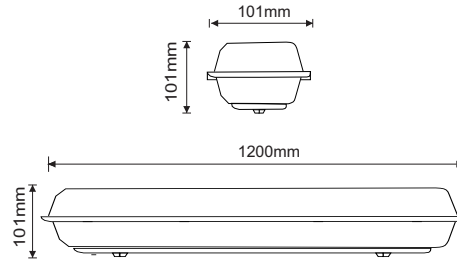

### Product details

60°

### Specifications

Product Code	RFM120LED
Approx System Wattage	45W
Absolute Lumens	4000lm
Colour Temperature	4000K
CRI	≥80
Life Span	35000hrs
Average temp	min -20° max +75°
Housing Material	Polycarbonate body & Prismatic diffuser
Packaging Weights and dimensions	1250mm x 110mm x 110mm @ 2.10Kg
Photometric distribution	60°
IP Rating	IP 65
Power Factor	0.95
lm/W	89lm/W
Suggested mounting height	2 - 4m Max