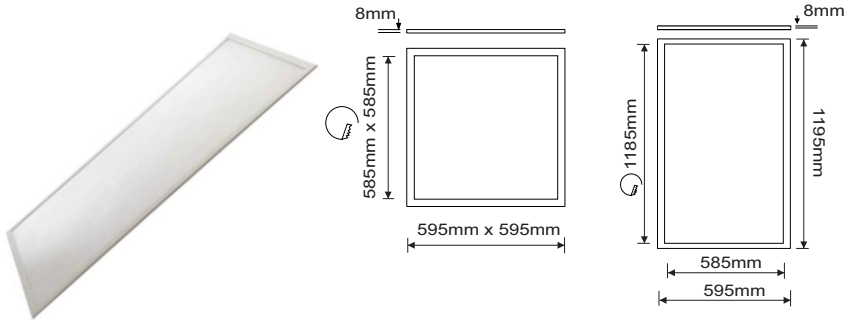

LED RECESSED PANEL

Product details

Features

- Designed to replace existing technology in terms of size and output.
- Ideal to use with lighting controls.
- Standard , emergency & dimmable options.
- The classic LuxPanel design, with subtle white frame surround.
- Perfect for all retrofit or new-build applications and projects.

Benefits

- Maintenance free.
- Ingress protection rating - IP44.
- High efficiency.
- Plug and play.
- 230V/50Hz.
- Surface mounting accessories available.

Applications

Interior
Offices
General areas
Education spaces

Warranty

5year warranty