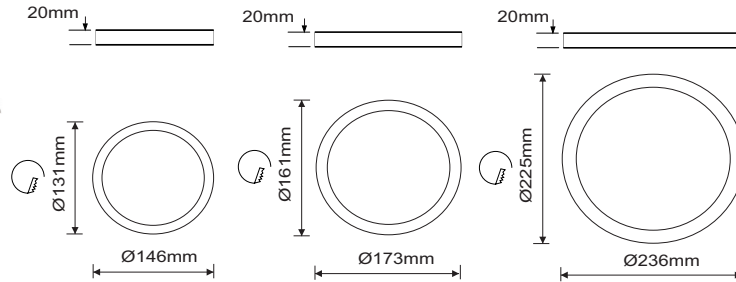

LED CIRCULAR EDGELIT PANEL

Features

- Ideal to use with lighting controls.
- Standard , emergency & dimmable options.
- The slim framed panel provides excellent luminous uniformity.
- Perfect for all retrofit or new-build applications and projects.

Benefits

- Maintenance free.
- Ingress protection rating - IP44.
- High efficiency.
- Plug and play.
- 230V/50Hz.

Applications

Interior
Offices
General areas
Education spaces

Warranty

5 year warranty

LED CIRCULAR EDGELIT PANEL

Specifications

Product Code	LP150WS48-03	LP180WS48-03	LP240WS48-03
Approx System Wattage	9W	12W	18W
Absolute Lumens	675lm	900lm	1260lm
Colour Temperature	4800K	4800K	4800K
CRI	≥80	≥80	≥80
Life Span	50000hrs	50000hrs	50000hrs
Average temp	min -20° max +35°	min -20° max +35°	min -20° max +35°
Housing Material	Aluminium frame & TPb diffuser	Aluminium frame & TPb diffuser	Aluminium frame & TPb diffuser
Packaging Weights and dimensions	175mm x 170mm x 62mm @ 0.35Kg	207mm x 205mm x 62mm @ 0.55Kg	266mm x 265mm x 65mm @ 0.85Kg
IP Rating	IP 44	IP 44	IP 44
Photometric distribution	60°	60°	60°
Power Factor	0.95	0.95	0.95
lm/W	75lm/W	75lm/W	70lm/W
Suggested mounting height	2 - 4m Max	2 - 4m Max	4- 6m Max