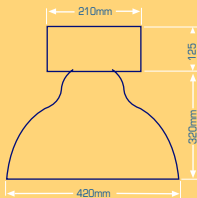

RL254 E ECONOBAY

250 MV ■ 400 MV ■ 250 HPS ■ 400 HPS ■ 250 MH ■ 400 MH

APPLICATIONS

WAREHOUSES

FOUNDRIES

FACTORIES

WORKSHOPS & OTHER
INDUSTRIAL INSTALLATIONS

MOUNTING HEIGHT: 8 M +

- powder coated mild steel gear housing ■ removable gear tray
- 420mm anodised aluminium reflector with optional glass cover ■ IP23 open ■ IP43 enclosed
- **also available with:** 16" acrylic diffuser with optional acrylic drop lens with aluminium adapter

ORDERING DATA

CODE	CORRECTED LINE CURRENT		WEIGHT
	STARTING	RUNNING	
RL254 E 250 MV	2.60 A	1.35 A	6.80 KG
RL254 E 400 MV	4.20 A	2.10 A	7.75 KG
RL254 E 250 HPS	2.10 A	1.42 A	8.00 KG
RL254 E 400 HPS	3.80 A	2.20 A	9.50 KG
RL254 E 250 MH	2.80 A	1.42 A	8.00 KG
RL254 E 400 MH	3.80 A	2.20 A	9.50 KG