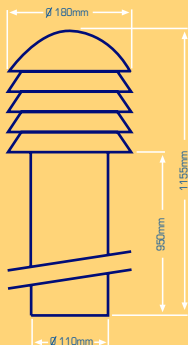

BOLLARD

GLS 60 W ■ 1 X 9W PL ■ 1 X 18W PL

- glass diffuser
- stand pipe in PVC
- rated IP55
- UV Stabilised polycarbonate anti-glare louvers
- brass nuts, stainless steel screws and rods
- black, green

APPLICATIONS

PARKS & GARDENS
FOOT PATHS
WALKWAYS
DRIVEWAYS
PEDESTRIAN PRECINCTS
CAR PARKS

ORDERING DATA

CODE	NYLON LAMPHOLDER		WEIGHT
	LAMPS		
BOLLARD GLS 60 W BC	GLS 60 W		2.30 KG
BOLLARD 9W PL	1 X 9W PL - 2 PIN	0.06 A	2.54 KG
BOLLARD 18W PL	1 X 18W PL - 2 PIN	0.11 A	2.54 KG