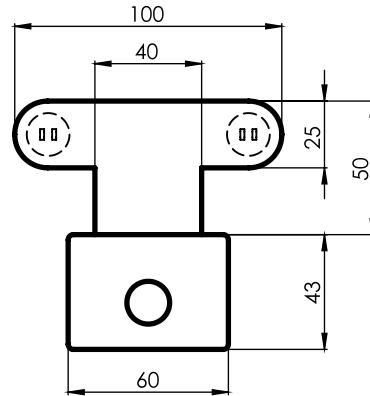

CONO Series

REFERENCE

LAMPS

LENGTH

Single or twin tube fittings available in 600mm (2'), 900mm (3'), 1200mm (4') and 1500mm (5') nominal lengths.

CONO 20-1	1X20W	628
CONO 20-2	2X20W	628
CONO 30-1	1X30W	942
CONO 30-2	2X30W	942
CONO 40-1	1X40W	1248
CONO 40-2	2X40W	1248
CONO 65-1	1X65W	1547
CONO 65-2	2X65W	1547

Manufactured from pre painted metal.

Clip on top allowing quick, easy access to control gear.

Raised "dimples" on back of raceway to ensure firm ceiling mounting, and stabilize against small ceiling irregularities.

Ordering data & main dimensions (mm).

Slots on sides for ventilation.

Knock-out in each end for through wiring.

Supply voltage 230V 50Hz.

S.A.B.S. approved.

Available in Electronic or Switch Start control gear.