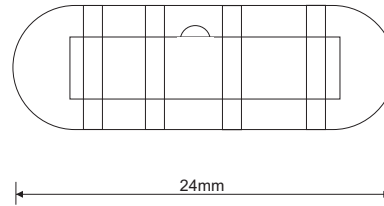

### Product details

9.5mm

24mm

SASPTO-MP