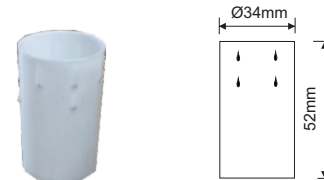

ELECTRICAL ACCESSORIES

Product details

MCC/COMP
Colour: White
Ceiling cup for cable with lock screw

MPC
Colour: White
Pendant cup with entry hole $\text{\O} 13.7$ and 4 holes $\text{\O} 5.8$ on 23 PCD

MGROMM/W-B
Colour: White/Black
Male grommet, M10x1 with M6 stop screw

MCS
Colour: White
Candle sleeve with tear - drop pattern

NOTE: Products must be installed by a qualified electrician

ELECTRICAL ACCESSORIES

Product details

M2HC
Colour: White
Nylon pendant cleat with 3 holes

MCL
Colour: White
Conical lampshade with centre hole Ø29.2 and 4 holes Ø4.8 on 38 PCD

MATH
Steel anti-twist pendant hanger

MFSW - B
Colour: White/Black
Foot switch 2A 250VAC

NOTE: Products must be installed by a qualified electrician