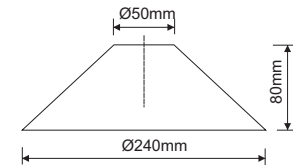

MCS
Colour: White
Candle sleeve with tear - drop pattern

NOTE: Products must be installed by a qualified electrician

ELECTRICAL ACCESSORIES

Product details

M2HC
Colour: White
Nylon pendant cleat with 3 holes

MCL
Colour: White
Conical lampshade with centre hole Ø29.2 and 4 holes Ø4.8 on 38 PCD

MATH
Steel anti-twist pendant hanger

MFSW - B
Colour: White/Black
Foot switch 2A 250VAC

NOTE: Products must be installed by a qualified electrician