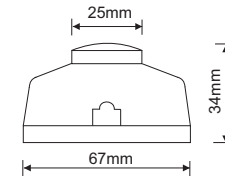

MCS
Colour: White
Candle sleeve with tear - drop pattern

NOTE: Products must be installed by a qualified electrician

ELECTRICAL ACCESSORIES

Product details

M2HC
Colour: White
Nylon pendant cleat with 3 holes

MCL
Colour: White
Conical lampshade with centre hole Ø29.2 and 4 holes Ø4.8 on 38 PCD

MATH
Steel anti-twist pendant hanger

MFSW - B
Colour: White/Black
Foot switch 2A 250VAC

NOTE: Products must be installed by a qualified electrician