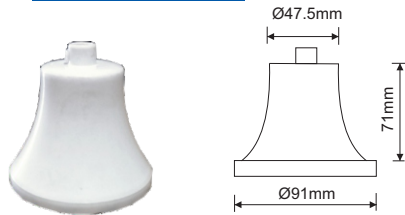

ELECTRICAL ACCESSORIES

Product details

MCC/COMP
Colour: White
Ceiling cup for cable with lock screw

MPC
Colour: White
Pendant cup with entry hole $\text{\O} 13.7$ and 4 holes $\text{\O} 5.8$ on 23 PCD

MGROMM/W-B
Colour: White/Black
Male grommet, M10x1 with M6 stop screw

MCS
Colour: White
Candle sleeve with tear - drop pattern

NOTE: Products must be installed by a qualified electrician

ELECTRICAL ACCESSORIES

Product details

M2HC
Colour: White
Nylon pendant cleat with 3 holes

MCL
Colour: White
Conical lampshade with centre hole Ø29.2 and 4 holes Ø4.8 on 38 PCD

MATH
Steel anti-twist pendant hanger

MFSW - B
Colour: White/Black
Foot switch 2A 250VAC

NOTE: Products must be installed by a qualified electrician