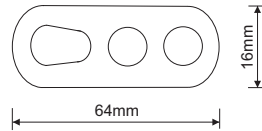

ELECTRICAL ACCESSORIES

Product details

MCC/COMP
Colour: White
Ceiling cup for cable with lock screw

MPC
Colour: White
Pendant cup with entry hole $\text{\O} 13.7$ and 4 holes $\text{\O} 5.8$ on 23 PCD

MGROMM/W-B
Colour: White/Black
Male grommet, M10x1 with M6 stop screw

MCS
Colour: White
Candle sleeve with tear - drop pattern

NOTE: Products must be installed by a qualified electrician

ELECTRICAL ACCESSORIES

Product details

M2HC
Colour: White
Nylon pendant cleat with 3 holes

MCL
Colour: White
Conical lampshade with centre hole Ø29.2 and 4 holes Ø4.8 on 38 PCD

MATH
Steel anti-twist pendant hanger

MFSW - B
Colour: White/Black
Foot switch 2A 250VAC

NOTE: Products must be installed by a qualified electrician