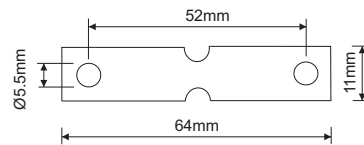

ELECTRICAL ACCESSORIES

Product details

MCC/COMP
Colour: White
Ceiling cup for cable with lock screw

MPC
Colour: White
Pendant cup with entry hole $\text{\O} 13.7$ and 4 holes $\text{\O} 5.8$ on 23 PCD

MGROMM/W-B
Colour: White/Black
Male grommet, M10x1 with M6 stop screw

MCS
Colour: White
Candle sleeve with tear - drop pattern

NOTE: Products must be installed by a qualified electrician

ELECTRICAL ACCESSORIES

Product details

M2HC
Colour: White
Nylon pendant cleat with 3 holes

MCL
Colour: White
Conical lampshade with centre hole Ø29.2 and 4 holes Ø4.8 on 38 PCD

MATH
Steel anti-twist pendant hanger

MFSW - B
Colour: White/Black
Foot switch 2A 250VAC

NOTE: Products must be installed by a qualified electrician