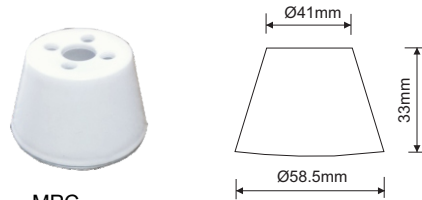

ELECTRICAL ACCESSORIES

Product details

MCC/COMP
Colour: White
Ceiling cup for cable with lock screw

MPC
Colour: White
Pendant cup with entry hole $\text{\O} 13.7$ and 4 holes $\text{\O} 5.8$ on 23 PCD

MGROMM/W-B
Colour: White/Black
Male grommet, M10x1 with M6 stop screw

MCS
Colour: White
Candle sleeve with tear - drop pattern

NOTE: Products must be installed by a qualified electrician

ELECTRICAL ACCESSORIES

Product details

M2HC
Colour: White
Nylon pendant cleat with 3 holes

MCL
Colour: White
Conical lampshade with centre hole Ø29.2 and 4 holes Ø4.8 on 38 PCD

MATH
Steel anti-twist pendant hanger

MFSW - B
Colour: White/Black
Foot switch 2A 250VAC

NOTE: Products must be installed by a qualified electrician