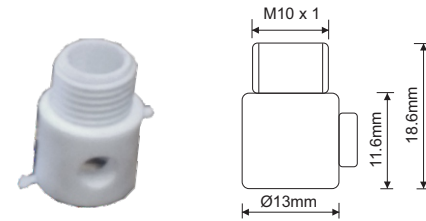

ELECTRICAL ACCESSORIES

Product details

MCC/COMP
Colour: White
Ceiling cup for cable with lock screw

MPC
Colour: White
Pendant cup with entry hole $\text{\O} 13.7$ and 4 holes $\text{\O} 5.8$ on 23 PCD

MGROMM/W-B
Colour: White/Black
Male grommet, M10x1 with M6 stop screw

MCS
Colour: White
Candle sleeve with tear - drop pattern

NOTE: Products must be installed by a qualified electrician

ELECTRICAL ACCESSORIES

Product details

M2HC
Colour: White
Nylon pendant cleat with 3 holes

MCL
Colour: White
Conical lampshade with centre hole Ø29.2 and 4 holes Ø4.8 on 38 PCD

MATH
Steel anti-twist pendant hanger

MFSW - B
Colour: White/Black
Foot switch 2A 250VAC

NOTE: Products must be installed by a qualified electrician