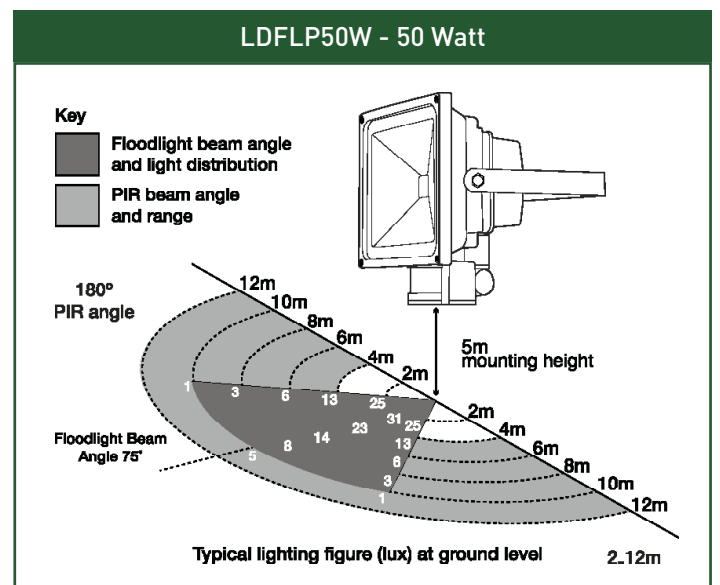

LUCECO

The luminaire contains built-in LED lamps.

A+

The lamps cannot be changed in the luminaire.

874/2012

Standards

EN 60598-1	EN 55015	2002/96/EC
EN 60598-2-5	EN 61547	2002/95/EC
EN 61347-1	EN 61000-3-2	(EC) No 1907/2006
EN 61347-2-13	EN 62471	Photobiological safety of lamps and lamp systems

Note – this product range is designed as for outdoor use. Interior use, especially as an uplight is not recommended.

Tech Help Line
UK - **0845 194 7584**
Non UK - **+44 (0)1952 238 100**

Supplied by
BG Electrical Ltd
Stafford Park 1 TF3 3BD ENGLAND

Visit our website at
www.luceco.co