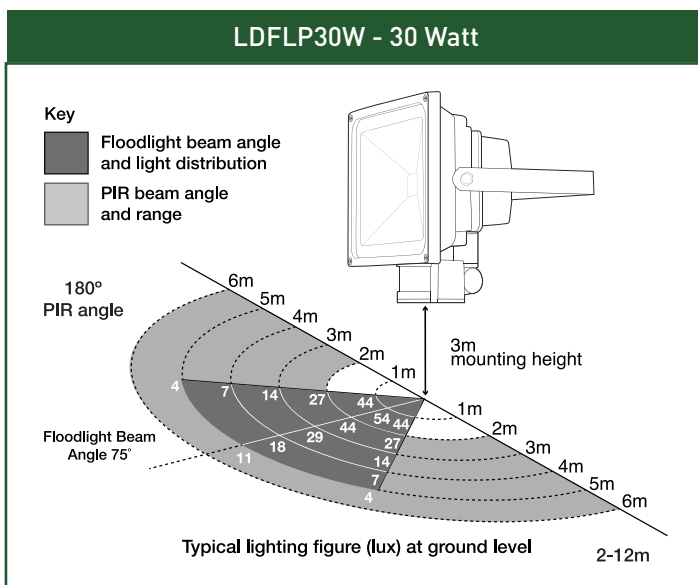

LUCECO

The luminaire contains built-in LED lamps.

A+

The lamps cannot be changed in the luminaire.

874/2012

Standards

EN 60598-1	EN 55015	2002/96/EC
EN 60598-2-5	EN 61547	2002/95/EC
EN 61347-1	EN 61000-3-2	(EC) No 1907/2006
EN 61347-2-13	EN 62471	Photobiological safety of lamps and lamp systems

Note – this product range is designed as for outdoor use. Interior use, especially as an uplight is not recommended.

Tech Help Line
UK - **0845 194 7584**
Non UK - **+44 (0)1952 238 100**

Supplied by
BG Electrical Ltd
Stafford Park 1 TF3 3BD ENGLAND

Visit our website at
www.luceco.co