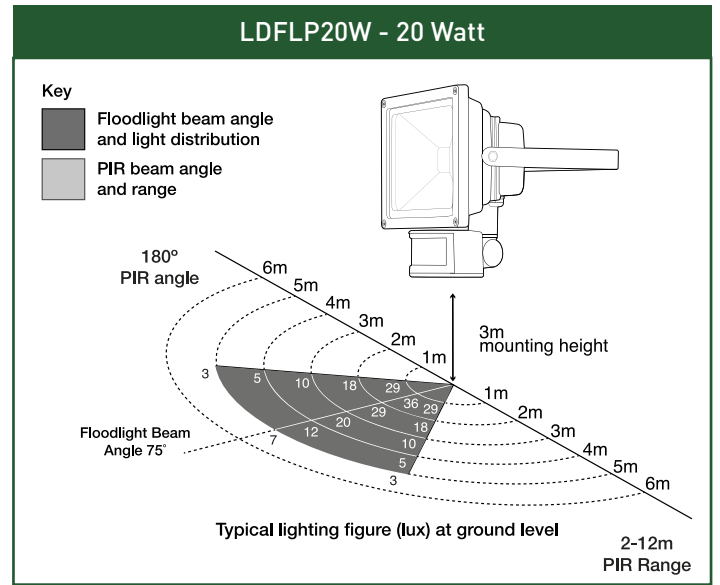

LUCECO

The luminaire contains built-in LED lamps.

A+

The lamps cannot be changed in the luminaire.

874/2012

Standards

EN 60598-1	EN 55015	2002/96/EC
EN 60598-2-5	EN 61547	2002/95/EC
EN 61347-1	EN 61000-3-2	(EC) No 1907/2006
EN 61347-2-13	EN 62471	Photobiological safety of lamps and lamp systems

Note – this product range is designed as for outdoor use. Interior use, especially as an uplight is not recommended.

Tech Help Line
UK - **0845 194 7584**
Non UK - **+44 (0)1952 238 100**

Supplied by
BG Electrical Ltd
Stafford Park 1 TF3 3BD ENGLAND

Visit our website at
www.luceco.co