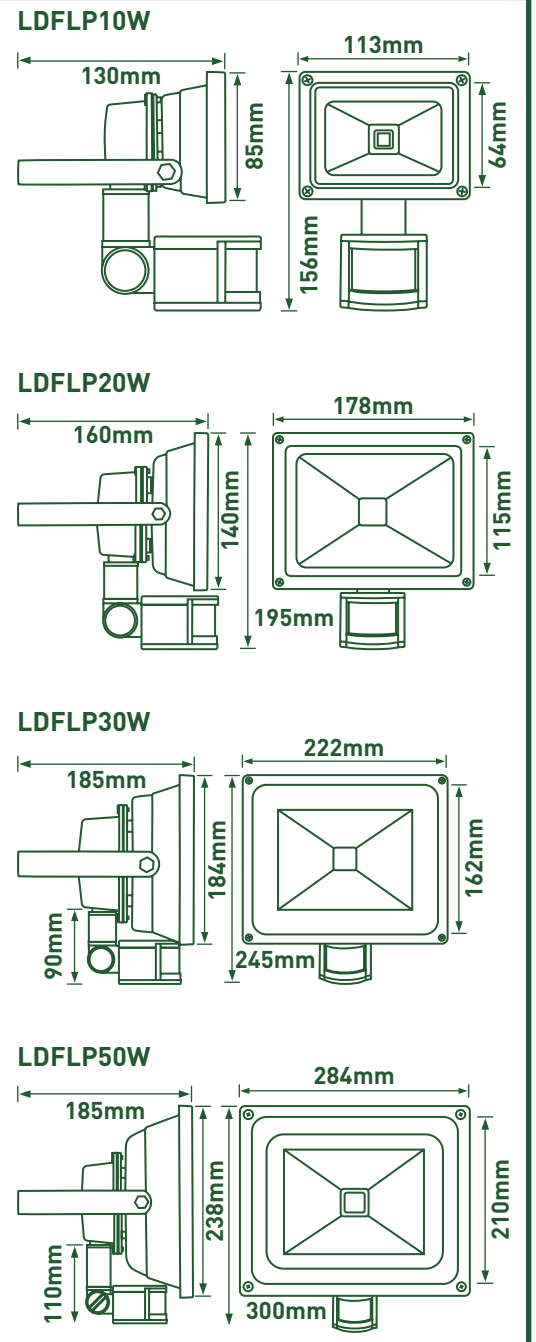

3 year guarantee available in the UK. Rest of the world may vary, please ask your local distributor for more information.

Suggested alternatives Halogen Equivalents:	
Guardian floodlights	Halogen
10W	100W
20W	200W
30W	300W
50W	500W

Tech Help Line
UK - **0845 194 7584**
Non UK - **+44 (0)1952 238 100**

Supplied by
BG Electrical Ltd
Stafford Park 1 TF3 3BD ENGLAND

Visit our website at

www.luceco.co