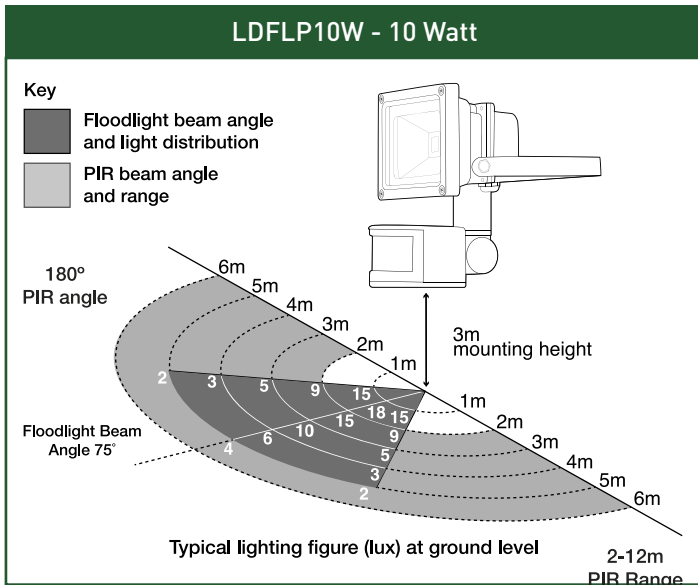

LUCECO

The luminaire contains built-in LED lamps.

A+

The lamps cannot be changed in the luminaire.

874/2012

Standards

EN 60598-1	EN 55015	2002/96/EC
EN 60598-2-5	EN 61547	2002/95/EC
EN 61347-1	EN 61000-3-2	(EC) No 1907/2006
EN 61347-2-13	EN 62471	Photobiological safety of lamps and lamp systems

Note – this product range is designed as for outdoor use. Interior use, especially as an uplight is not recommended.

Tech Help Line
UK - **0845 194 7584**
Non UK - **+44 (0)1952 238 100**

Supplied by
BG Electrical Ltd
Stafford Park 1 TF3 3BD ENGLAND

Visit our website at
www.luceco.co