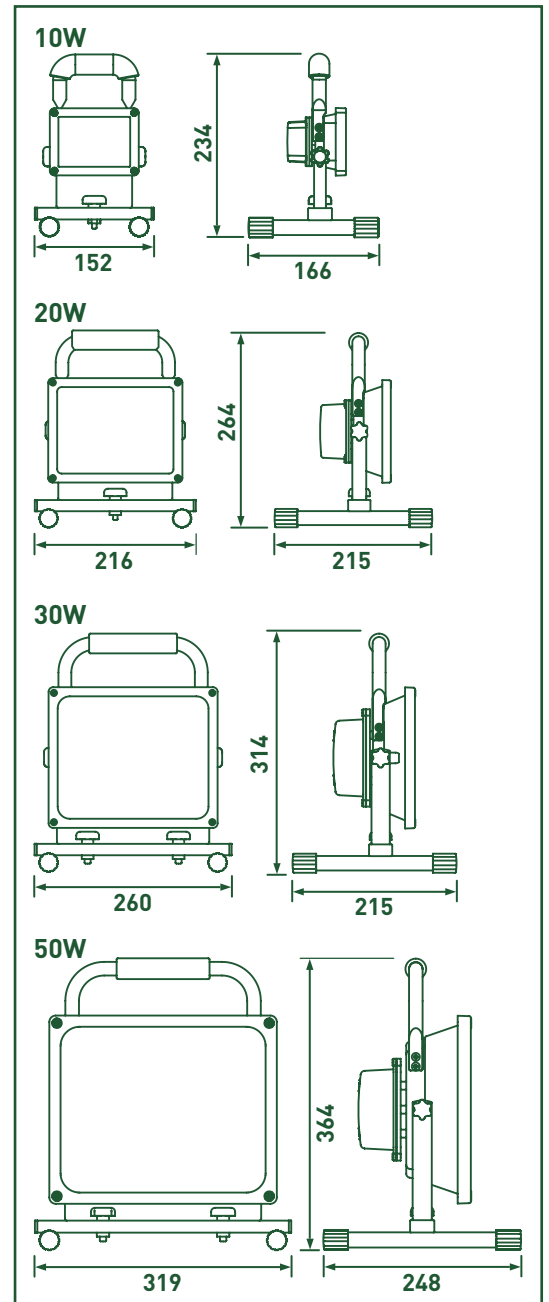

Industrial work lights Standard

- H frame with soft grip handle
- Aluminium stand, die cast housing with tempered glass
- Pre-wired with 1.0m of rubber cable
- Waterproof power switch

Cat. No	Lumens	Wattage	Colour temp	Efficacy
LW10HBY1	700	10	5000K	70
LW20HBY1	1400	20	5000K	70
LW30HBY1	2150	30	5000K	70
LW50HBY1	3150	50	5000K	63