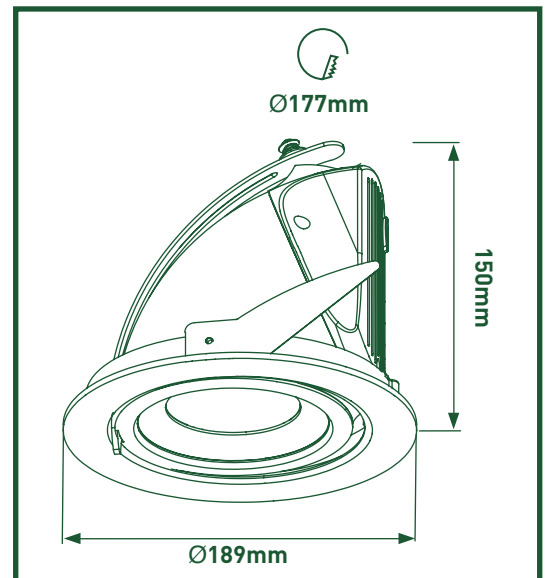

Recessed downlights

LKT206 - wallwashers

Adjustable positioning

3 years standard guarantee and 1 year onsite warranty available in the UK. Rest of the world may vary, please ask your local distributor for more information.

- Gimbal - adjustable positioning
- Manufactured in aluminium
- Double insulated
- Adjustable 60° in single direction and 359° rotatable
- Driver required: Fixed output driver = LDR10350, Dimmable driver = LDRDIM15500

[Click here for more information](#)

4000K
NEUTRAL
WHITE

BEAM
ANGLE
21°

CRI
>80

WHITE
FINISH

| Cat No. | Voltage | Barcode |
|---------|---------|---------------|
| LKT206 | 230V | 5015056530048 |

9.7W
LED

630
LUMINAIRE
LUMENS