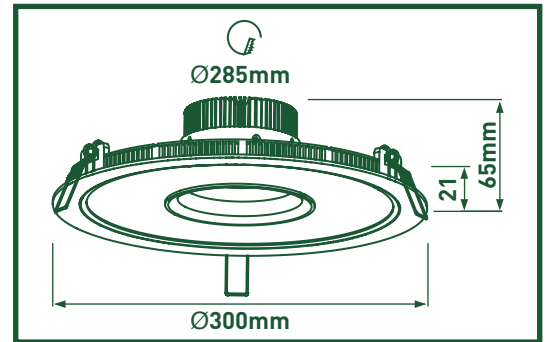

Recessed Downlights

LKT7126 - dual switched

- Fixed position
- Manufactured in aluminium
- Double insulated
- Optical diffuser panel
- Panel and spotlight can be used together or independently
- Separate driver required for each element
- Drivers required:
Fixed output drivers = LDR20350 (panel) & LDR20350 (spotlight)
Dimmable drivers = LDRDIM35350 (panel) & LDRDIM15350 (spotlight)

[Click here for more information](#)

4000K
NEUTRAL
WHITE

CRI
>80

IP20
RATED

WHITE
FINISH

Cat No.	Wattage	Luminaire Lumens	Efficacy Llm/W	Voltage	Barcode
LKT7126	31.1W	2500	80	230V	5015056530062

Standards

EN 60598-1	Luminaires - General requirements	EN 61000-3-2	Electromagnetic compatibility (EMC) - Part 3-2: Limits - Limits for harmonic current emissions
EN 60598-2-2	Luminaires - Recessed	EN 62471	Photobiological safety of lamps and lamp systems
EN 61347-1	Lamp controlgear - Part 1: General and safety requirements	BS 476 PT 21	30, 60 & 90 Mins Fire rating
EN 61347-2-13	Lamp controlgear - Part 2-13 : Particular requirements for d.c. or a.c. supplied electronic controlgear for LED modules	2002/96/EC	Waste Electrical & Electronic Equipment (WEEE)
EN 55015	Limits and methods of measurement of radio disturbance characteristics of electrical lighting and similar equipment	2011/65/EU	Restriction of the use of certain Hazardous Substances in EEE (RoHS)
EN 61547	Equipment for general lighting purposes - EMC immunity requirements	[EC] No 1907/2006	The Registration, Evaluation, Authorisation and Restriction of Chemicals (REACH)

D

E

The lamps cannot be changed in the luminaire.

874/2012

Panel	Spotlight
17.3W LED	13.8W LED
BEAM ANGLE 111°	BEAM ANGLE 37°

Tech Help Line
UK - **0845 194 7584**
Non UK - **+44 (0)1952 238 100**

Supplied by
BG Electrical Ltd
Stafford Park 1 TF3 3BD ENGLAND