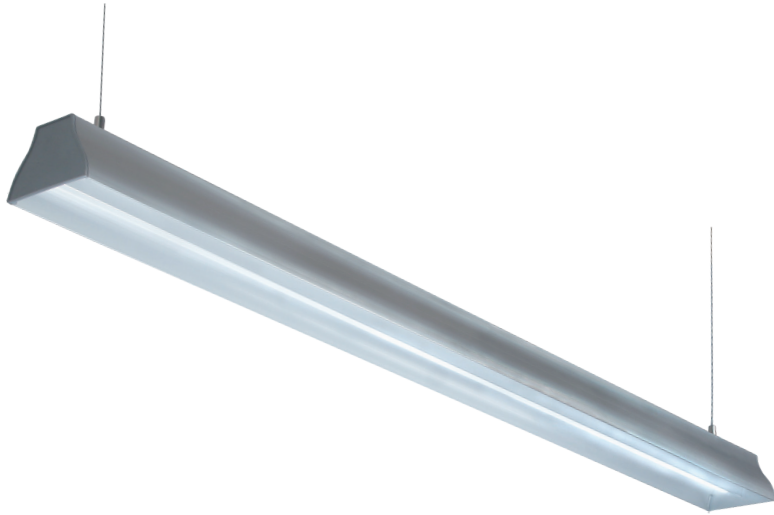

Suspended pendants

18.5W, 30W, 42W

- Anodised aluminium finish
- Suspension cables and transparent feed cable
- Suspension height can be adjusted without tools
- Fixed output constant current driver
- Anti-glare microprismatic surface