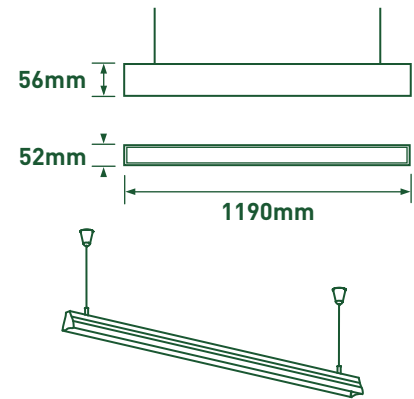

- Anodised aluminium finish
- Suspension cables and transparent feed cable
- Suspension height can be adjusted without tools
- Fixed output constant current driver
- Anti-glare microprismatic surface

[Click here for more information](#)

4000K
NEUTRAL
WHITE

CRI
>80

IP20
RATED

3 year
standard
GUARANTEE

1 year
on site
WARRANTY

3 years standard guarantee and 1 year onsite warranty available in the UK. Rest of the world may vary, please ask your local distributor for more information.

Cat No.	Wattage	Luminaire Lumens	Efficacy Llm/W	Beam Angle	Voltage	Barcode
LKT1012ACW	18.5W	1400	76	103	230V	5015056530253
LKT1012BCW	30W	2000	67	103	230V	5015056530260
LKT1013CW	42W	3100	74	108	230V	5015056530277

LKT1012ACW