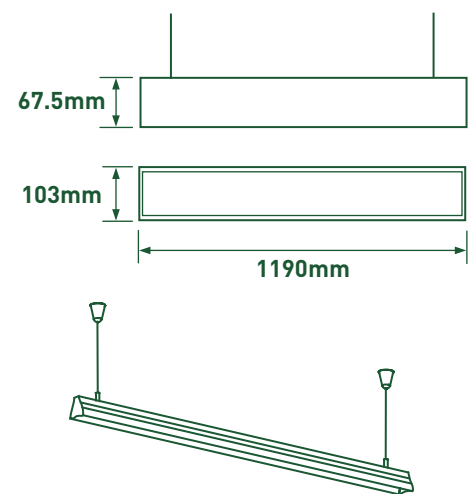

Suspended pendants

18.5W, 30W, 42W

- Anodised aluminium finish
- Suspension cables and transparent feed cable
- Suspension height can be adjusted without tools
- Fixed output constant current driver
- Anti-glare microprismatic surface

[Click here for more information](#)

4000K
NEUTRAL
WHITE

CRI
>80

IP20
RATED

3 year
standard
GUARANTEE

1 year
on site
WARRANTY

3 years standard guarantee and 1 year onsite warranty available in the UK. Rest of the world may vary, please ask your local distributor for more information.

Cat No.	Wattage	Luminaire Lumens	Efficacy Llm/W	Beam Angle	Voltage	Barcode
LKT1012ACW	18.5W	1400	76	103	230V	5015056530253
LKT1012BCW	30W	2000	67	103	230V	5015056530260
LKT1013CW	42W	3100	74	108	230V	5015056530277

LKT1013CW

▼ Continued

Tech Help Line
UK - **0845 194 7584**
Non UK - **+44 (0)1952 238 100**

Supplied by
BG Electrical Ltd
Stafford Park 1 TF3 3BD ENGLAND

Visit our website at
www.luceco.uk