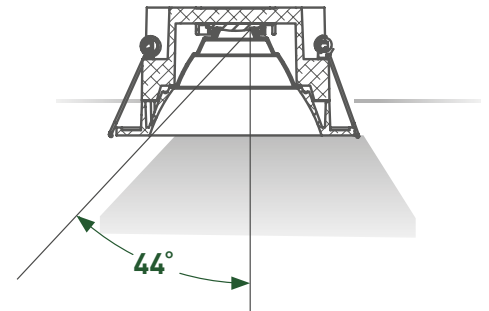

Commercial downlights

LKT6594A - recessed IP rated

Cut off angle

- low glare due to optimised design

- Fixed position
- Manufactured in aluminium
- Double insulated
- A sufficient alternative to low voltage halogen 35W lamp or mains voltage halogen 50W lamp
- Driver required: Fixed output driver = LDR20350, Dimmable driver = LDRDIM15350