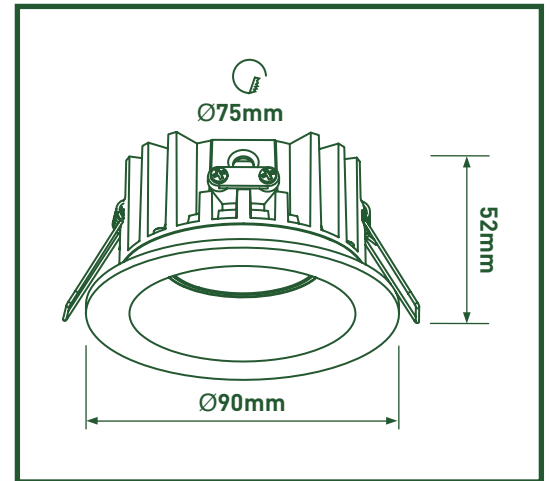

Commercial downlights

LKT6594A - recessed IP rated

Cut off angle

- low glare due to optimised design

- Fixed position
- Manufactured in aluminium
- Double insulated
- A sufficient alternative to low voltage halogen 35W lamp or mains voltage halogen 50W lamp
- Driver required: Fixed output driver = LDR20350, Dimmable driver = LDRDIM15350

[Click here for more information](#)

3 years standard guarantee and 1 year onsite warranty available in the UK. Rest of the world may vary, please ask your local distributor for more information.

RoHS

Cat No.	Wattage	Lumens	Efficacy lm/W	Voltage	Barcode
LKT6594A	7W	480	69	230V	5015056530024