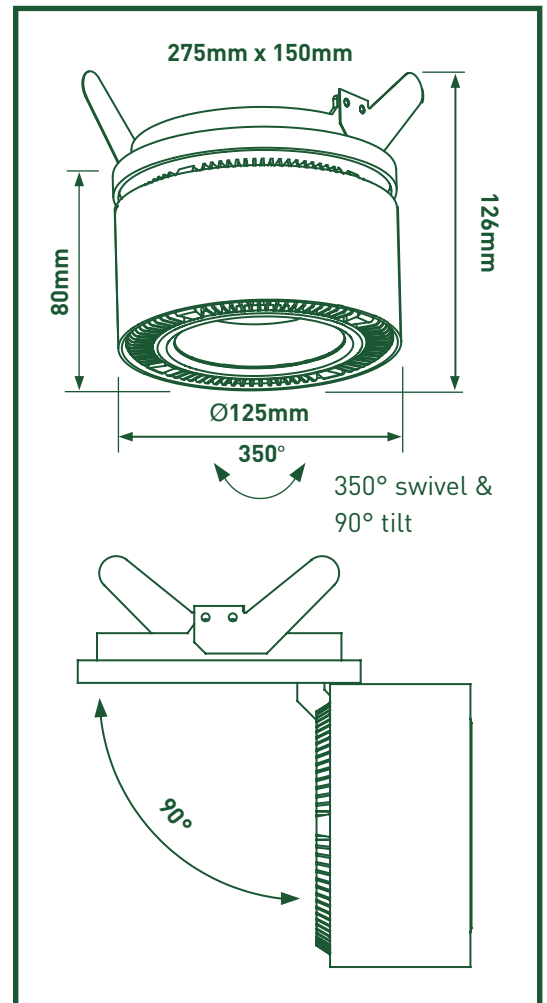

- Gimbal - adjustable positioning
- Manufactured in aluminium
- Leaf clip installation
- Double insulated
- Driver required:
  Fixed output driver = LDR20500
  Dimmable driver = LDRDIM15500

LUCECO

The luminaire contains built-in LED lamps.

A++

A+

A

B

C

D

E

A+

The lamps cannot be changed in the luminaire.

874/2012