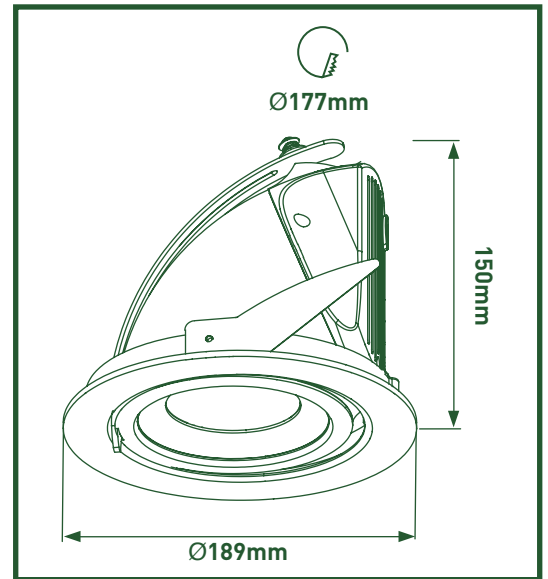

3 years standard guarantee and 1 year onsite warranty available in the UK. Rest of the world may vary, please ask your local distributor for more information.

- Gimbal - adjustable positioning
- Manufactured in aluminium
- Double insulated
- Adjustable 60° in single direction and 359° rotatable
- Driver required: Fixed output driver = LDR20500, Dimmable driver = LDRDIM15500

[Click here for more information](#)

4000K
COOL
WHITE

BEAM
ANGLE
68°

CRI
>80

IP20
RATED

WHITE
FINISH

Cat No.	Wattage	Lumens	Efficacy lm/W	Voltage	Barcode
LKT206	12W	470	39	230V	5015056530048

Standards

EN 60598-1	Luminaires - General requirements	EN 61000-3-2	Electromagnetic compatibility (EMC) - Part 3-2: Limits - Limits for harmonic current emissions
EN 60598-2-2	Luminaires - Recessed	EN 62471	Photobiological safety of lamps and lamp systems
EN 61347-1	Lamp controlgear - Part 1: General and safety requirements	BS 476 PT 21	30, 60 & 90 Mins Fire rating
EN 61347-2-13	Lamp controlgear - Part 2-13 : Particular requirements for d.c. or a.c. supplied electronic controlgear for LED modules	2002/96/EC	Waste Electrical & Electronic Equipment (WEEE)
EN 55015	Limits and methods of measurement of radio disturbance characteristics of electrical lighting and similar equipment	2011/65/EU	Restriction of the use of certain Hazardous Substances in EEE (RoHS)
EN 61547	Equipment for general lighting purposes - EMC immunity requirements	(EC) No 1907/2006	The Registration, Evaluation, Authorisation and Restriction of Chemicals (REACH)

RoHS

LUCECO

The luminaire contains built-in LED lamps.

A++

A+

A

B

C

D

E

A+

The lamps cannot be changed in the luminaire.

874/2012

Tech Help Line

UK - **0845 194 7584**

Non UK - **+44 (0)1952 238 100**

Supplied by

BG Electrical Ltd

Stafford Park 1 TF3 3BD ENGLAND

Visit our website at

www.luceco.co