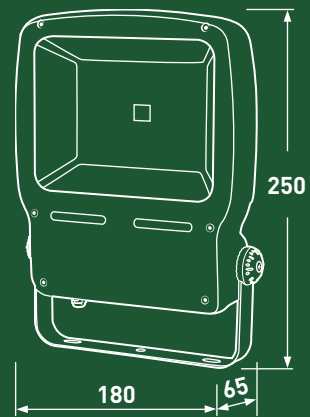

Commercial floodlights

64

LCFL25W

2100 LUMENS	25W LED	4200K COOL WHITE	84 Lm/W

LCFL60W

4200 LUMENS	60W LED	4200K COOL WHITE	70 Lm/W

LCFL120W

8000 LUMENS	120W LED	4200K COOL WHITE	67 Lm/W

LCFL200W

14000 LUMENS	200W LED	4200K COOL WHITE	70 Lm/W

LCFL25W