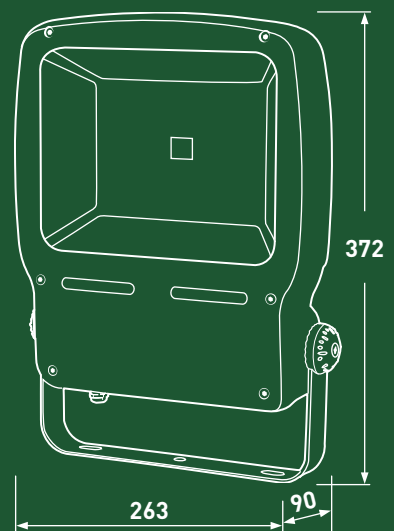

Commercial floodlights

- Maintenance free
- Durable powder coated aluminium coating (RAL7026)

Commercial floodlights

64

LCFL25W

2100 LUMENS	25W LED	4200K COOL WHITE	84 Lm/W

LCFL60W

4200 LUMENS	60W LED	4200K COOL WHITE	70 Lm/W

LCFL120W

8000 LUMENS	120W LED	4200K COOL WHITE	67 Lm/W

LCFL200W

14000 LUMENS	200W LED	4200K COOL WHITE	70 Lm/W

LCFL60W