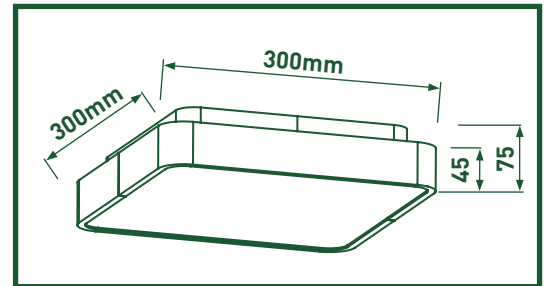

3 year
standard
GUARANTEE

1 year
on site
WARRANTY

3 years standard guarantee and 1 year onsite warranty available in the UK. Rest of the world may vary, please ask your local distributor for more information.

CE
RoHS

LUCECO

The luminaire contains built-in LED lamps.

The lamps cannot be changed in the luminaire.

874/2012

Standards

EN 60598-1	Luminaires - General requirements	EN 61000-3-2	Electromagnetic compatibility (EMC) - Part 3-2: Limits - Limits for harmonic current emissions
EN 60598-2-2	Luminaires - Recessed	EN 62471	Photobiological safety of lamps and lamp systems
EN 61347-1	Lamp controlgear - Part 1: General and safety requirements	BS 476 PT 21	30, 60 & 90 Mins Fire rating
EN 61347-2-13	Lamp controlgear - Part 2-13 : Particular requirements for d.c. or a.c. supplied electronic controlgear for LED modules	2002/96/EC	Waste Electrical & Electronic Equipment (WEEE)
EN 55015	Limits and methods of measurement of radio disturbance characteristics of electrical lighting and similar equipment	2011/65/EU	Restriction of the use of certain Hazardous Substances in EEE (RoHS)
EN 61547	Equipment for general lighting purposes - EMC immunity requirements	(EC) No 1907/2006	The Registration, Evaluation, Authorisation and Restriction of Chemicals (REACH)

Tech Help Line
UK - **0845 194 7584**
Non UK - **+44 (0)1952 238 100**

Supplied by
BG Electrical Ltd
Stafford Park 1 TF3 3BD ENGLAND

Visit our website at
www.luceco.uk