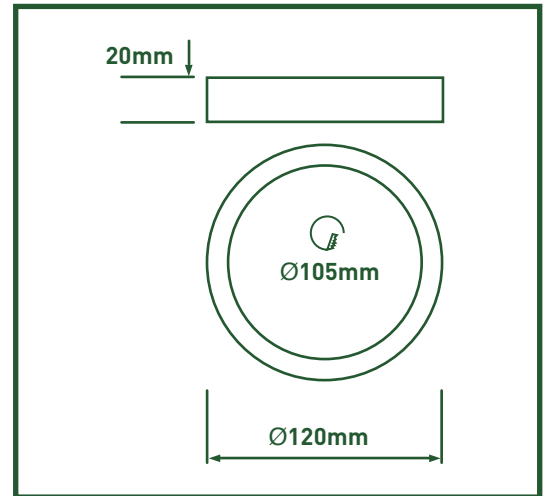

5 years extended (3 years standard) guarantee and 1 year onsite warranty available in the UK. Rest of the world may vary, please ask your local distributor for more information.

(6000k available colour temperature, subject to minimum order requirements)

RoHS

Cat No	Description	Voltage	Barcode
LP120WS48	Standard driver	230V	5015056527437
LP120WD48	Dimmable driver	230V	5015056527451
LED3EP80	Emergency pack	-	5015056532240

- Driver current = 350mA

Standards

EN 60598-1	Luminaires - General requirements	EN 61000-3-2	Electromagnetic compatibility (EMC) - Part 3-2: Limits - Limits for harmonic current emissions
EN 60598-2-2	Luminaires - Recessed	EN 62471	Photobiological safety of lamps and lamp systems
EN 61347-1	Lamp controlgear - Part 1: General and safety requirements	2002/96/EC	Waste Electrical & Electronic Equipment (WEEE)
EN 61347-2-13	Lamp controlgear - Part 2-13 : Particular requirements for d.c. or a.c. supplied electronic controlgear for LED modules	2011/65/EU	Restriction of the use of certain Hazardous Substances in EEE (RoHS)
EN 55015	Limits and methods of measurement of radio disturbance characteristics of electrical lighting and similar equipment	(EC) No 1907/2006	The Registration, Evaluation, Authorisation and Restriction of Chemicals (REACH)
EN 61547	Equipment for general lighting purposes - EMC immunity requirements		

Tech Help Line

UK - **0845 194 7584**

Non UK - **+44 (0)1952 238 100**

Supplied by

BG Electrical Ltd

Stafford Park 1 TF3 3BD ENGLAND

Visit our website at

www.luceco.uk