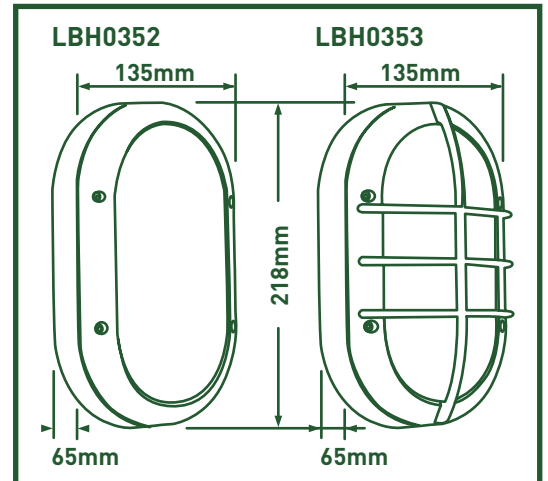

LED bulkhead oval

LBH0352

LBH0353

3 year
standard
GUARANTEE

3 year guarantee available in the UK. Rest of the world may vary, please ask your local distributor for more information.

IP54
RATED

Limited ingress of dust permitted. Protected against water splashed from all directions.

- All die-cast bulkheads are finished in RAL7026
- Supplied with Candle E14 2700k LED lamp

[Click here for more information](#)

2700K
WARM
WHITE

25,000
HOURS

GRAPHITE
FINISH

Cat No.	Description	Voltage	Barcode
LBH0352	Oval	230V	5015056531502
LBH0353	Oval with grid	230V	5015056531519