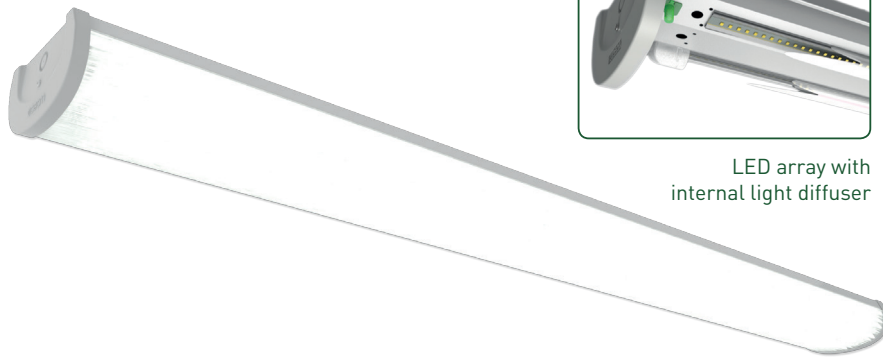

Academy Plus

LED array with internal light diffuser

- Ideal replacement for linear fluorescent
- Designed for surface mounting in office and educational environments
- Steel backplate with Polycarbonate diffuser, secured by screwed endcaps
- Uses High Quality Micro-diffuser LED strips
- Supplied in 4000K 'neutral' white colour temperature

LUCECO

The luminaire contains built-in LED lamps.

A

A++
A+
A
B
C
D
E

The lamps cannot be changed in the luminaire.

874/2012

50,000 HOURS

CRI >80

IP20 RATED

WHITE FINISH

Cat No.	Description	Length	Luminaire Lumens	Wattage	Efficacy lm/W	CCT	Voltage	Barcode
LAC12W22S40	Standard driver	1320mm	2200	24W	92	4000K	230V	5015056535241
LAC12W22E40	Emergency version	1320mm	2200	24W	92	4000K	230V	5015056535258
LAC15W34S40	Standard driver	1620mm	3400	34W	100	4000K	230V	5015056535265
LAC15W34E40	Emergency version	1620mm	3400	34W	100	4000K	230V	5015056535272
LAC18W44S40	Standard driver	1920mm	4400	46W	96	4000K	230V	5015056535289
LAC18W44E40	Emergency version	1920mm	4400	46W	96	4000K	230V	5015056535296