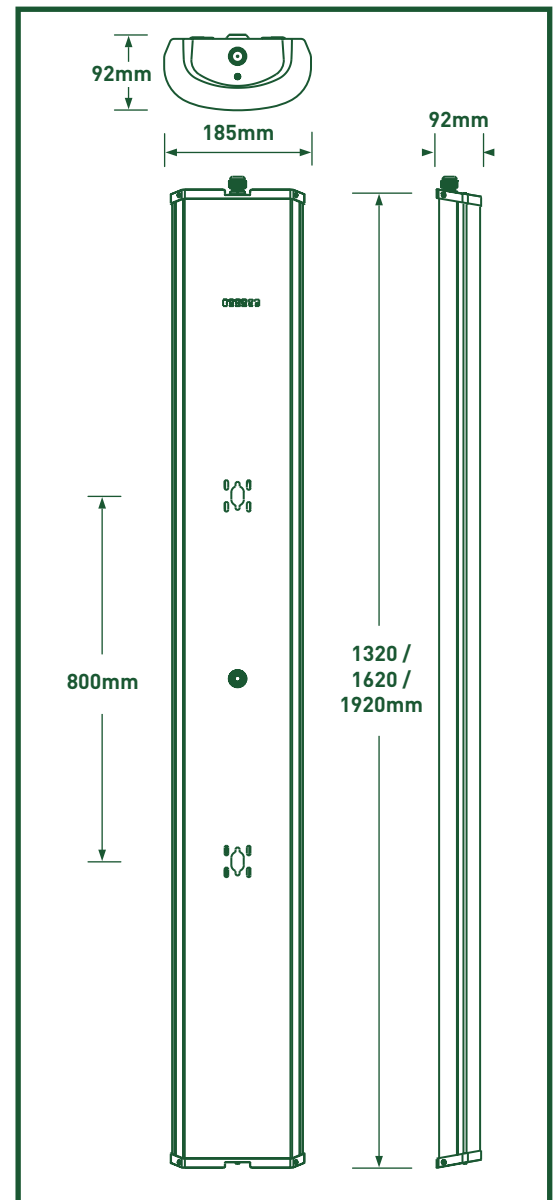

IP20 RATED

WHITE FINISH

Cat No.	Description	Length	Luminaire Lumens	Wattage	Efficacy lm/W	CCT	Voltage	Barcode
LAC12W22S40	Standard driver	1320mm	2200	24W	92	4000K	230V	5015056535241
LAC12W22E40	Emergency version	1320mm	2200	24W	92	4000K	230V	5015056535258
LAC15W34S40	Standard driver	1620mm	3400	34W	100	4000K	230V	5015056535265
LAC15W34E40	Emergency version	1620mm	3400	34W	100	4000K	230V	5015056535272
LAC18W44S40	Standard driver	1920mm	4400	46W	96	4000K	230V	5015056535289
LAC18W44E40	Emergency version	1920mm	4400	46W	96	4000K	230V	5015056535296

Tech Help Line
 UK - **0845 194 7584**
 Non UK - **+44 (0)1952 238 100**

Supplied by
 BG Electrical Ltd
 Stafford Park 1 TF3 3BD ENGLAND

Visit our website at
www.luceco.uk

Cat No.	Description	Length	Luminaire Lumens	Wattage	Efficacy lm/W	CCT	Voltage	Barcode
Twin LED array								
LAC12W44S40	Standard driver	1320mm	4400	45W	98	4000K	230V	5015056535302
LAC12W44E40	Emergency version	1320mm	4400	45W	98	4000K	230V	5015056535319
LAC15W66S40	Standard driver	1620mm	6600	67W	99	4000K	230V	5015056535326
LAC15W66E40	Emergency version	1620mm	6600	67W	99	4000K	230V	5015056535333
LAC18W87S40	Standard driver	1920mm	8700	92W	95	4000K	230V	5015056535340
LAC18W87E40	Emergency version	1920mm	8700	92W	95	4000K	230V	5015056535357