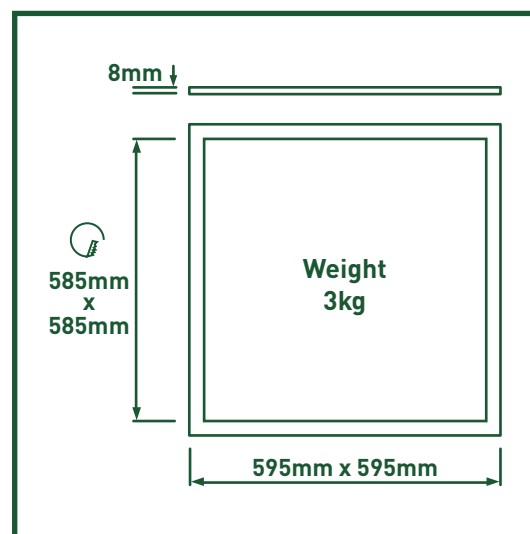

LED IP65 LuxPanel 600mm x 600mm

- Ideal alternative to most fluorescent luminaires
- Remote “plug and play” style driver, supplied in standard or dimmable options
- Maintenance free - up to 60% cost of ownership savings
- Typical energy savings in excess of 50% compared to fluorescent
- Maintained 3 hour Emergency version available
- Epistar LED and Tridonic Driver

5 year
GUARANTEE

1 year
on site
WARRANTY

5 years extended (3 years standard) guarantee and 1 year onsite warranty available in the UK. Rest of the world may vary, please ask your local distributor for more information.

[Click here for more information](#)

4800K
NATURAL
WHITE

50,000
HOURS

CRI
>80

WHITE
FRAME

IP65
RATED

Protected against low pressure jets of water from all directions

Product No.	Description	Barcode
LP66IP35S48	Standard driver	
LP66IP35E48	3hr Emergency driver	
LP66IP35D48	Dimmable driver	
LP66IP35ED48	3hr Emergency dimmable	

3500
LUMENS

40W
LED

87
Lm/W

• Driver current = 900mA

Standards	
EN 60598-1	Luminaires - General requirements
EN 60598-2-2	Luminaires - Recessed
EN 61347-1	Lamp controlgear - Part 1: General and safety requirements
EN 61347-2-13	Lamp controlgear - Part 2-13 : Particular requirements for d.c. or a.c. supplied electronic controlgear for LED modules
EN 55015	Limits and methods of measurement of radio disturbance characteristics of electrical lighting and similar equipment
EN 61547	Equipment for general lighting purposes - EMC immunity requirements

EN 61000-3-2	Electromagnetic compatibility (EMC) - Part 3-2: Limits - Limits for harmonic current emissions
EN 62471	Photobiological safety of lamps and lamp systems
2002/96/EC	Waste Electrical & Electronic Equipment (WEEE)
2002/95/EC	Restriction of the use of certain Hazardous Substances in EEE (RoHS)
(EC) No 1907/2006	The Registration, Evaluation, Authorisation and Restriction of Chemicals (REACH)

Tech Help Line
UK - **0845 194 7584**
Non UK - **+44 (0)1952 238 100**

Supplied by
BG Electrical Ltd
Stafford Park 1 TF3 3BD ENGLAND

Visit our website at
www.luceco.co