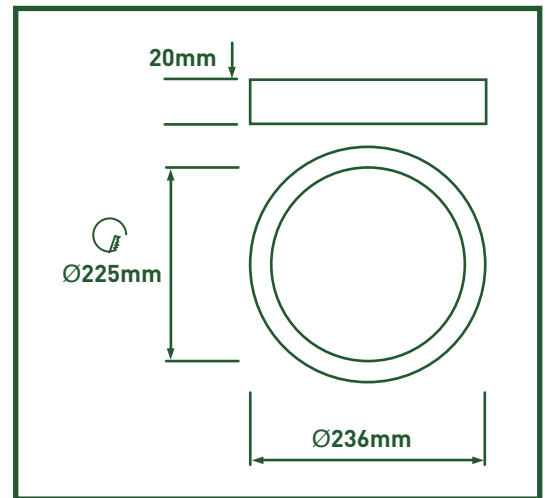

LED IP65 LuxPanel Ø240mm

- Ideal alternative to most fluorescent luminaires
- Remote “plug and play” style driver
- Maintenance free - up to 60% cost of ownership savings
- Typical energy savings in excess of 50% compared to fluorescent
- Epistar LED and Tridonic Driver

[Click here for more information](#)

4800K
COOL
WHITE

50,000
HOURS

CRI
>80

WHITE
FRAME

LUCECO

The luminaire contains built-in LED lamps.

The lamps cannot be changed in the luminaire.

874/2012

5 years extended (3 years standard) guarantee and 1 year onsite warranty available in the UK. Rest of the world may vary, please ask your local distributor for more information.

No ingress of dust. Protected against low pressure jets of water from all directions.

RoHS

Cat No.	Description	Voltage	Barcode
LPIP24CSN	Standard driver	230V	5015056527475
LPIP24CSNRM3	3hr Emergency driver	230V	5015056527482
LPIP24CSD	Dimmable driver	230V	5015056527499
LPIP24CSDRM3	3hr Emergency dimmable	230V	5015056527505

- Driver current = 350mA

Standards

EN 60598-1	Luminaires - General requirements
EN 60598-2-2	Luminaires - Recessed
EN 61347-1	Lamp controlgear - Part 1: General and safety requirements
EN 61347-2-13	Lamp controlgear - Part 2-13 : Particular requirements for d.c. or a.c. supplied electronic controlgear for LED modules
EN 55015	Limits and methods of measurement of radio disturbance characteristics of electrical lighting and similar equipment
EN 61547	Equipment for general lighting purposes - EMC immunity requirements

EN 61000-3-2	Electromagnetic compatibility (EMC) - Part 3-2: Limits - Limits for harmonic current emissions
EN 62471	Photobiological safety of lamps and lamp systems
2002/96/EC	Waste Electrical & Electronic Equipment (WEEE)
2011/65/EU	Restriction of the use of certain Hazardous Substances in EEE (RoHS)
(EC) No 1907/2006	The Registration, Evaluation, Authorisation and Restriction of Chemicals (REACH)

Tech Help Line

UK - **0845 194 7584**

Non UK - **+44 (0)1952 238 100**

Supplied by

BG Electrical Ltd

Stafford Park 1 TF3 3BD ENGLAND

Visit our website at

www.luceco.co