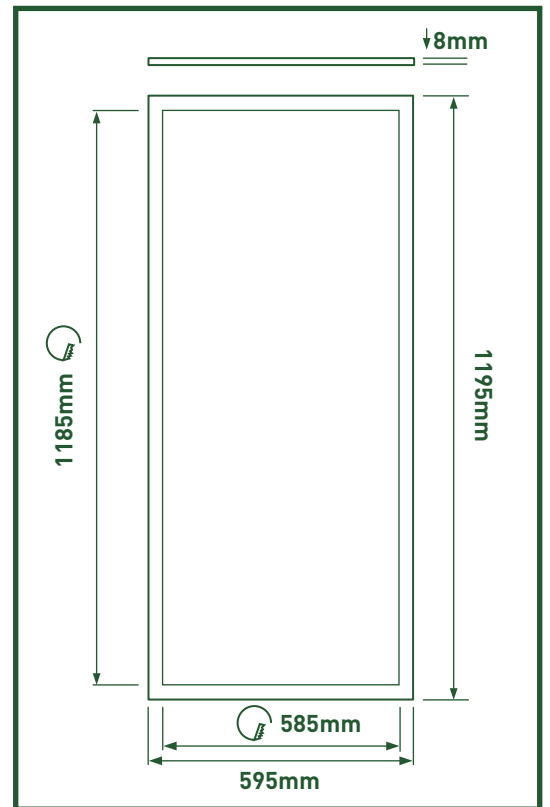

5 years extended (3 years standard) guarantee and 1 year onsite warranty available in the UK. Rest of the world may vary, please ask your local distributor for more information.

RoHS

Cat No.	Description	Frame Colour	Voltage	Barcode
LP612IP50S48	Standard driver	White	230V	5015056527178
LP612IP50D48	Dimmable driver	White	230V	5015056527192
LED3EP80	Emergency pack	-	-	5015056532240

- Driver current = 1400mA

Standards

EN 60598-1	Luminaires - General requirements
EN 60598-2-2	Luminaires - Recessed
EN 61347-1	Lamp controlgear - Part 1: General and safety requirements
EN 61347-2-13	Lamp controlgear - Part 2-13 : Particular requirements for d.c. or a.c. supplied electronic controlgear for LED modules
EN 55015	Limits and methods of measurement of radio disturbance characteristics of electrical lighting and similar equipment
EN 61547	Equipment for general lighting purposes - EMC immunity requirements
EN 61000-3-2	Electromagnetic compatibility (EMC) - Part 3-2: Limits - Limits for harmonic current emissions
EN 62471	Photobiological safety of lamps and lamp systems
2002/96/EC	Waste Electrical & Electronic Equipment (WEEE)
2011/65/EU	Restriction of the use of certain Hazardous Substances in EEE (RoHS)
(EC) No 1907/2006	The Registration, Evaluation, Authorisation and Restriction of Chemicals (REACH)

LUCECO

The luminaire contains built-in LED lamps.

The lamps cannot be changed in the luminaire.

874/2012

Tech Help Line

UK - **0845 194 7584**

Non UK - **+44 (0)1952 238 100**

Supplied by

BG Electrical Ltd

Stafford Park 1 TF3 3BD ENGLAND

Visit our website at

www.luceco.uk