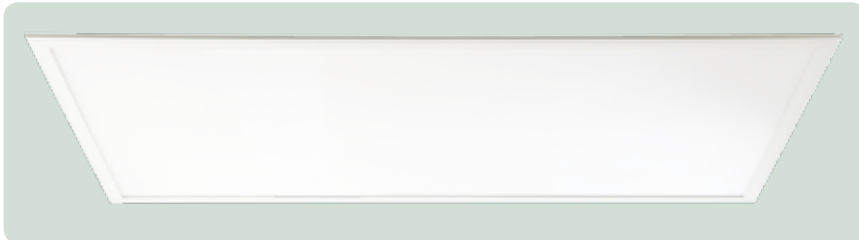

## LED IP65 LuxPanel

### 1200mm x 600mm

Edgelit

- Remote “plug and play” style driver, supplied in standard, dimmable or emergency options
- Maintenance free panel
- Samsung LED and Tridonic Driver

[Click here for more information](#)

**4800K NEUTRAL WHITE**  
(6000k available colour temperature, subject to minimum order requirements)

**IP65 RATED**  
Protected against low pressure jets of water from all directions

5 years extended (3 years standard) guarantee and 1 year onsite warranty available in the UK. Rest of the world may vary, please ask your local distributor for more information.