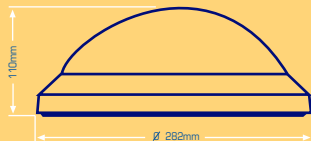

UFO BULKHEAD

60/100 W ES/BC ■ 16W 2D ■ 1 X 9W PL - 2 PIN ■ 2 X 9W PL - 2 PIN

APPLICATIONS

CORRIDORS
ENTRANCES & EXITS
COMMERCIAL BUILDINGS
DOMESTIC
STAIRCASES
HOSPITALS & SCHOOLS

- polycarbonate base
- integral control gear
- clear or opal polycarbonate diffuser
- wall / ceiling mounted
- tamper proof version
- polycarbonate locating ring in white, black & green
- indoor or outdoor use
- IP55

ORDERING DATA

CODE	POLYCARBONATE BASE		WEIGHT
	LAMPS		
MBUFO 60/100 ES WP	60/100W ES INCANDESCENT		0.85 KG
MBUFO 60/100 BC WP	60/100W BC INCANDESCENT		0.82 KG
MBUFO 16W2D WP	16W 2D	0.10 A	1.14 KG
MBUFO 109W WP	1 X 9W PL - 2 PIN	0.06 A	1.14 KG
MBUFO 209W WP	2 X 9W PL - 2 PIN	0.12 A	1.41 KG