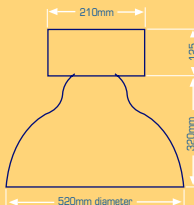

# RL254 S SUPERBAY

250 MV ■ 400 MV ■ 250 HPS ■ 400 HPS ■ 250 MH ■ 400 MH

## APPLICATIONS

WAREHOUSES

FOUNDRIES

FACTORIES

WORKSHOPS & OTHER  
INDUSTRIAL INSTALLATIONS

**MOUNTING HEIGHT:** 5 m +

- powder coated mild steel gear housing ■ removable gear tray
- 520mm anodised aluminium reflector with optional glass cover ■ IP23 open ■ IP43 enclosed
- **also available with:** 22" acrylic diffuser with optional acrylic drop lens with aluminium adapter

## ORDERING DATA

CODE	CORRECTED LINE CURRENT		WEIGHT
	STARTING	RUNNING	
RL254 S <b>250</b> MV	2.60 A	1.35 A	7.30 KG
RL254 S <b>400</b> MV	4.20 A	2.10 A	8.30 KG
RL254 S <b>250</b> HPS	2.10 A	1.42 A	8.50 KG
RL254 S <b>400</b> HPS	3.80 A	2.20 A	9.85 KG
RL254 S <b>250</b> MH	2.80 A	1.42 A	8.50 KG
RL254 S <b>400</b> MH	3.80 A	2.20 A	9.85 KG