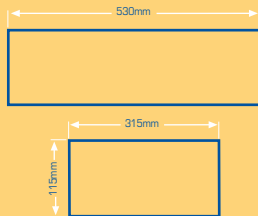

RL606 LOWBAY

250 MV • 400 MV • 250 HPS • 400 HPS • 250 MH • 400 MH • 85 CFL

APPLICATIONS

WAREHOUSES
FOUNDRIES
FABRIQUES
WORKSHOPS
GARAGE CANOPIES

MOUNTING HEIGHT: 4 - 5 m

- powder coated mild steel body
- high purity aluminium reflector
- mounting brackets
- integral control gear
- IP23 open
- IP43 enclosed
- **optional glass cover available**

ORDERING DATA

CODE	CORRECTED LINE CURRENT		WEIGHT
	STARTING	RUNNING	
RL606 250 MV	2.60 A	1.35 A	7.00 KG
RL606 400 MV	4.20 A	2.10 A	8.00 KG
RL606 250 HPS	2.10 A	1.42 A	7.65 KG
RL606 400 HPS	3.80 A	2.20 A	9.55 KG
RL606 250 MH	2.80 A	1.42 A	7.65 KG
RL606 400 MH	3.80 A	2.20 A	9.55 KG
RL606 85 CFL	0.60 A	0.38 A	3.25 KG