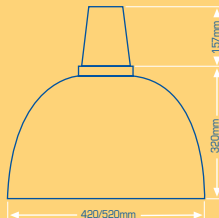

RL254 E/S ENERGY SAVING HIGHBAY

85 W • 105 W

APPLICATIONS

WAREHOUSES

FOUNDRIES

FACTORIES

WORKSHOPS & OTHER
INDUSTRIAL INSTALLATIONS

MOUNTING HEIGHT: 5 - 6 m

ORDERING DATA

CODE	CORRECTED LINE CURRENT		WEIGHT
	STARTING	RUNNING	
RL254 E 85 CFL	0.6 A	0.38 A	1.56 KG
RL254 E 105 CFL	0.9 A	0.44 A	1.56 KG
RL254 S 85 CFL	0.6 A	0.38 A	1.88 KG
RL254 S 105 CFL	0.9 A	0.44 A	1.88 KG

MOUNTING HEIGHT: 2 - 4 m

- corrosion resistant glass reinforced polyester housing
- heat tempered glass
- integral control gear
- high purity aluminium reflector
- wall mount electroplated stirrup
- pole clamp available
- compact
- colours: white/black
- IP55

MOUNTING HEIGHT: 2 - 3 m

- powder coated cast aluminium housing
- heat tempered glass
- integral control gear
- powder coated mild steel mounting stirrup
- IP55

ORDERING DATA

CODE	LAMP TYPE	RUNNING CURRENT	WEIGHT
EF 209	2 X 9 W PL	0.12 A	2.30 KG
EF 213	2 X 13 W PL	0.16 A	2.30 KG
EF 218	2 X 18 W PL	0.22 A	2.30 KG