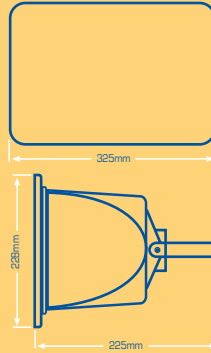

ORDERING DATA

CODE	CORRECTED LINE CURRENT		WEIGHT
	STARTING	RUNNING	
RL303 CFL 85 W	0.6 A	0.38 A	3.5 KG
RL303 CFL 105 W	0.9 A	0.44 A	3.5 KG

RL737 226 FLOODLIGHT

2 x 26 W PL

APPLICATIONS

SECURITY
PERIMETERS
SIGNAGE
GARDENS

MOUNTING HEIGHT: 2 - 4 m

- corrosion resistant glass reinforced polyester housing
- heat tempered glass
- integral control gear
- high purity aluminium reflector
- wall mount electroplated stirrup
- pole clamp available
- compact
- colours: white/black
- IP55

ORDERING DATA

CODE	CORRECTED LINE CURRENT		WEIGHT
	STARTING	RUNNING	
RL737 226	0.40 A	0.30 A	2.70 KG

RLO45 ENERGY SAVING FLOODLIGHT

13 - 45W E27

APPLICATIONS

- SECURITY
- PERIMETERS
- SIGNAGE
- GARDENS

MOUNTING HEIGHT: 2 - 3 m

MOUNTING HEIGHT: 2 - 3 m

- powder coated cast aluminium housing
- heat tempered glass
- integral control gear
- powder coated mild steel mounting stirrup
- IP55

ORDERING DATA

CODE	LAMP TYPE	RUNNING CURRENT	WEIGHT
EF 209	2 X 9 W PL	0.12 A	2.30 KG
EF 213	2 X 13 W PL	0.16 A	2.30 KG
EF 218	2 X 18 W PL	0.22 A	2.30 KG