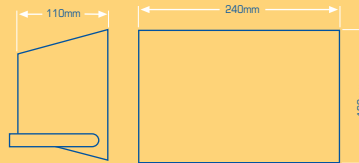

EF ENERGY SAVING FLOODLIGHT

2 X 9 W PL ■ 2 X 13 W PL ■ 2 X 18 W PL

APPLICATIONS

- DOMESTIC
- SECURITY
- SMALL AREAS

MOUNTING HEIGHT: 2 - 3 m

- powder coated cast aluminium housing
- heat tempered glass
- integral control gear
- powder coated mild steel mounting stirrup
- IP55

ORDERING DATA

CODE	LAMP TYPE	RUNNING CURRENT	WEIGHT
EF 209	2 X 9 W PL	0.12 A	2.30 KG
EF 213	2 X 13 W PL	0.16 A	2.30 KG
EF 218	2 X 18 W PL	0.22 A	2.30 KG