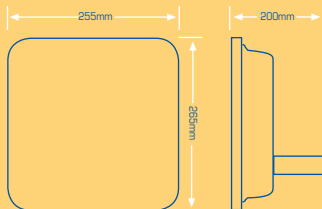

RL223 ENERGY SAVING FLOODLIGHT

2 x 23W E27

APPLICATIONS

SECURITY
PERIMETERS
SIGNAGE
GARDENS

MOUNTING HEIGHT: 2 - 3 m

- corrosion resistant glass reinforced polyester housing
- heat tempered glass
- high purity aluminium reflector
- wall mount electroplated stirrup
- compact
- IP55
- colours: white/black

ORDERING DATA

CODE	WHITE FIBREGLASS FITTING	WEIGHT
	LAMPS	
RL223 CFL	2 X 23W E27 ENERGY SAVING	1.65 KG