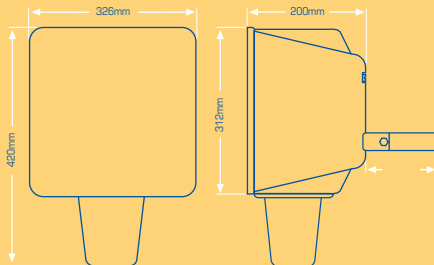

RL303 CFL FLOODLIGHT

85 CFL ■ 105 CFL

APPLICATIONS

SECURITY
SIGNAGE
WORK AREAS
ILLUMINATION OF BUILDINGS

MOUNTING HEIGHT: 3 - 5 m

- corrosion resistant glass reinforced polyester housing
- heat tempered glass
- high purity aluminium reflector
- universal electroplated galvanised mounting stirrup with pole clamp
- IP55
- colours: white/black

ORDERING DATA

CODE	CORRECTED LINE CURRENT		WEIGHT
	STARTING	RUNNING	
RL303 CFL 85 W	0.6 A	0.38 A	3.5 KG
RL303 CFL 105 W	0.9 A	0.44 A	3.5 KG