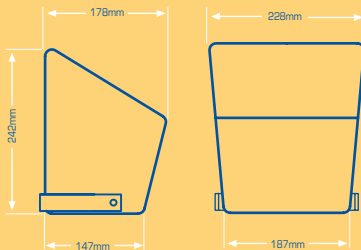

ORDERING DATA

CODE	CORRECTED LINE CURRENT		WEIGHT
	STARTING	RUNNING	
RL254 E 85 CFL	0.6 A	0.38 A	1.56 KG
RL254 E 105 CFL	0.9 A	0.44 A	1.56 KG
RL254 S 85 CFL	0.6 A	0.38 A	1.88 KG
RL254 S 105 CFL	0.9 A	0.44 A	1.88 KG

ORDERING DATA

CODE	CORRECTED LINE CURRENT		WEIGHT
	STARTING	RUNNING	
RL303 CFL 85 W	0.6 A	0.38 A	3.5 KG
RL303 CFL 105 W	0.9 A	0.44 A	3.5 KG

RL737 226 FLOODLIGHT

2 x 26 W PL

APPLICATIONS

SECURITY
PERIMETERS
SIGNAGE
GARDENS

MOUNTING HEIGHT: 2 - 4 m

- corrosion resistant glass reinforced polyester housing
- heat tempered glass
- integral control gear
- high purity aluminium reflector
- wall mount electroplated stirrup
- pole clamp available
- compact
- colours: white/black
- IP55

MOUNTING HEIGHT: 2 - 3 m

- powder coated cast aluminium housing
- heat tempered glass
- integral control gear
- powder coated mild steel mounting stirrup
- IP55

ORDERING DATA

CODE	LAMP TYPE	RUNNING CURRENT	WEIGHT
EF 209	2 X 9 W PL	0.12 A	2.30 KG
EF 213	2 X 13 W PL	0.16 A	2.30 KG
EF 218	2 X 18 W PL	0.22 A	2.30 KG