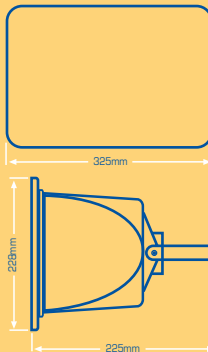

RL045 ENERGY SAVING FLOODLIGHT

13 - 45W E27

APPLICATIONS

SECURITY
PERIMETERS
SIGNAGE
GARDENS

MOUNTING HEIGHT: 2 - 3 m

- corrosion resistant glass reinforced polyester housing
- heat tempered glass
- high purity aluminium reflector
- universal electroplated mounting stirrup with pole clamp
- compact
- IP55
- colours: white/black

ORDERING DATA

CODE	WHITE FIBREGLASS FITTING	WEIGHT
	LAMPS	
RL045 CFL	13W - 45W E27 ENERGY SAVING	2.00 KG