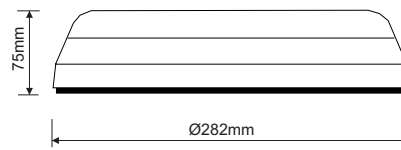

- 12W LED
- Ring available in various colours - White, black and green
- Polycarbonate base, diffuser and ring
- 2 Year Warranty
- 960lm
- -30°C - +50°C
- 6500K

IP55
15 000hrs

PRODUCT RANGE

IN A NEW LIGHT

36 Fransen Street Chamdor Krugersdorp

Tel: +27 11 769-1574 - Website: www.reeflite.com