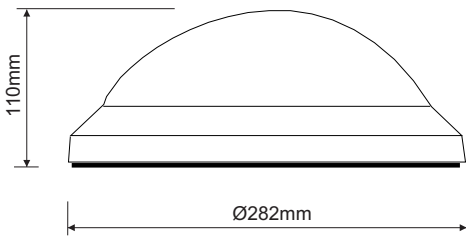

MBUFO12WLEDWO